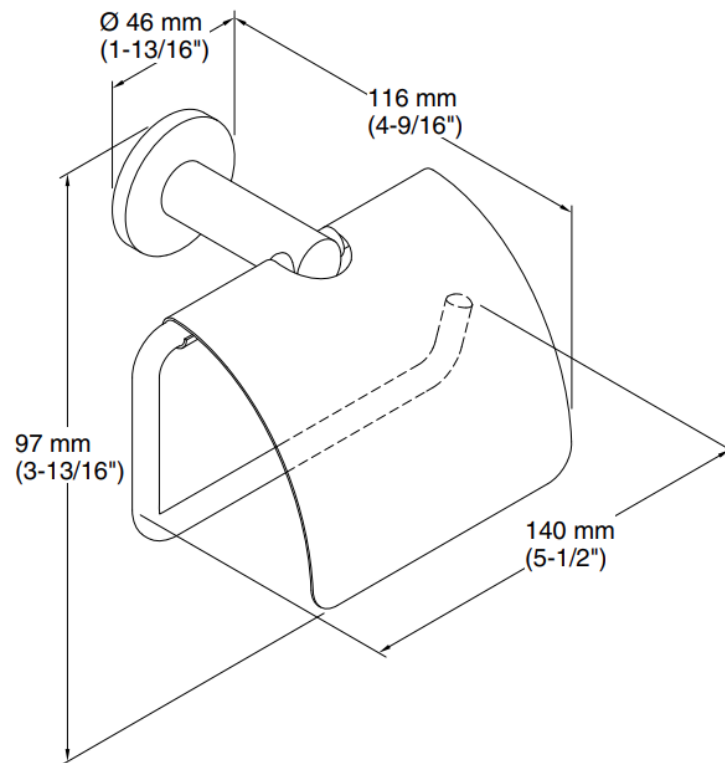

Brand : KOHLER
Name : Kumin Covered toilet paper holder
Item Code : K-97901T-CP
Designer :
Color / Finish: Polished Chrome
Dimensions : 140 x 116 x 97 mm

Product info:

- Covered toilet paper holder

Flushing of pipe must be done before fittings are installed. Failure to do so voids the warranty.