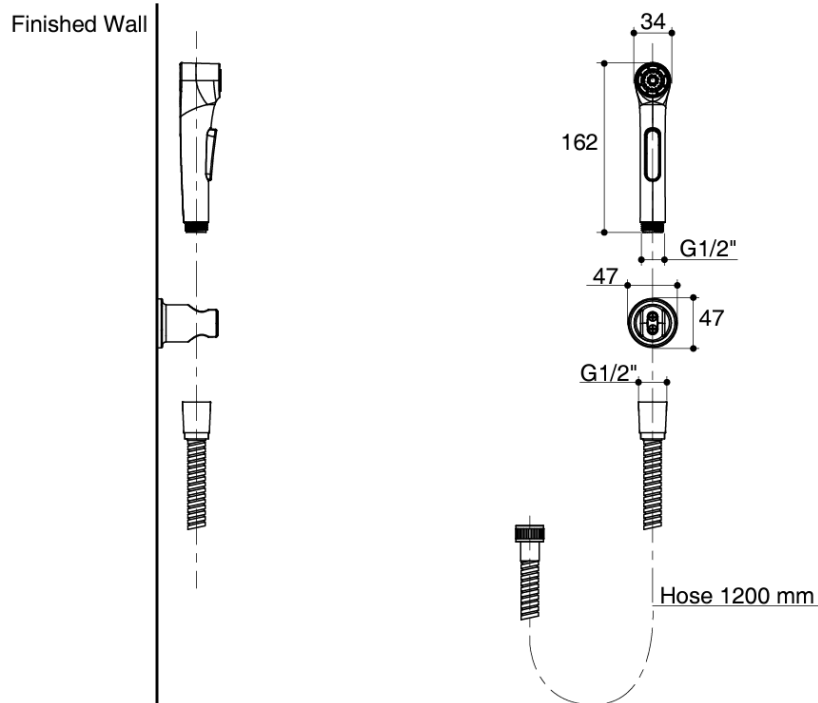

Brand : KOHLER
 Name : Hygiene spray with hose and fixed wall bracket
 Item Code : K-97258X-CP
 Designer :
 Color / Finish: Polished Chrome
 Dimensions : 34 x 162 mm

Product info:

- G ½" thread connection
- Includes an extended 1.2 m, flexible, metal hose for ease of use and good durability
- Includes a wall bracket with mounting fasteners suitable for various finished wall materials
- Soft spray design
- Ergonomic button design
- Long life and durable design