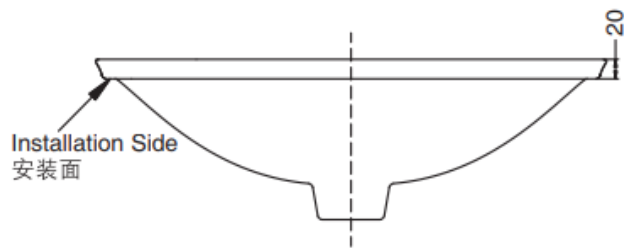

Brand : KOHLER
 Name : CARILLON rectangular vessel lavatory
 Item Code : K96117T
 Designer :
 Color / Finish: White
 Dimensions : 533 x 368 x 167 mm

Product info:

- Rectangular Vessel Lavatory
- Material: Vitreous China
- Installation: Self-rimming
- No faucet hole

	Length 长	Width 宽	Height 高	Depth 盆深
Outer 外尺寸	533	368	167	
Inner 内尺寸	528	363		122

Flushing of pipe must be done before fittings are installed. Failure to do so voids the warranty.

Follow cleaning instructions and avoid using any harmful chemicals.