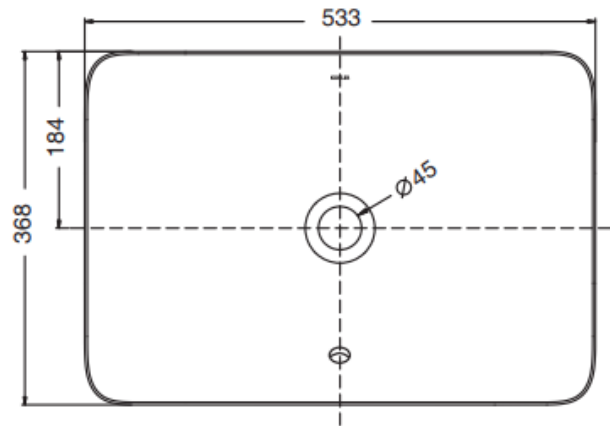

Brand : KOHLER
 Name : CARILLON rectangular vessel lavatory
 Item Code : K96117T
 Designer :
 Color / Finish: White
 Dimensions : 533 x 368 x 167 mm

Product info:

- Rectangular Vessel Lavatory
- Material: Vitreous China
- Installation: Self-rimming
- No faucet hole

	Length 长	Width 宽	Height 高	Depth 盆深
Outer 外尺寸	533	368	167	
Inner 内尺寸	528	363		122

Flushing of pipe must be done before fittings are installed. Failure to do so voids the warranty.

Follow cleaning instructions and avoid using any harmful chemicals.