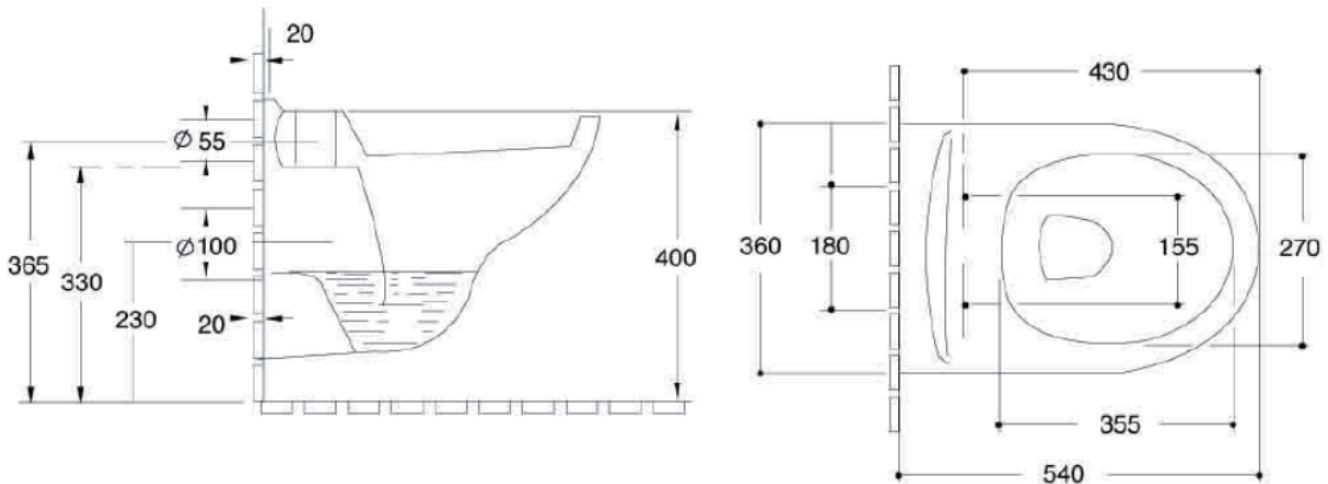

Flushing of pipe must be done before fittings are installed. Failure to do so voids the warranty.

Follow cleaning instructions and avoid using any harmful chemicals.

All information is for reference only. Installation shall always be based on the specs provided with actual delivered items.

For more info, visit www.sanitecph.com