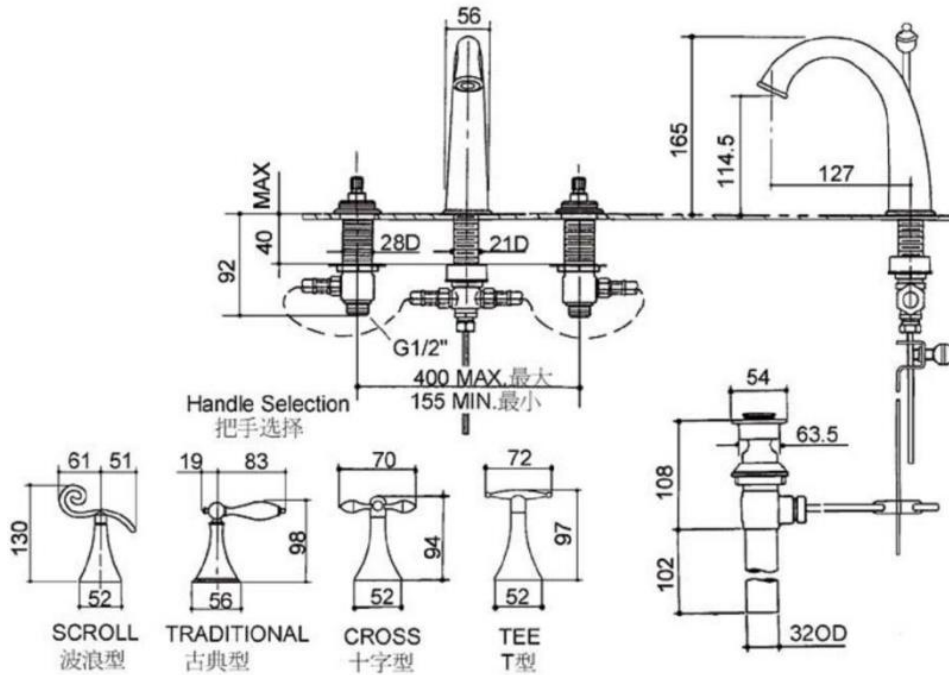

Brand : KOHLER  
 Name : Finial 3-hole lavatory faucet  
 Item Code : K-8670T-4M-R2B  
 Designer :  
 Color / Finish: Oil Rubbed Bronze and Mixed Rose gold  
 Dimensions : 127 mm reach  
 114.5 mm height

Product info:

- 3-Hole Lavatory faucet
- Traditional lever
- Finishes resist corrosion and tarnishing

K-8670T

Flushing of pipe must be done before fittings are installed. Failure to do so voids the warranty.