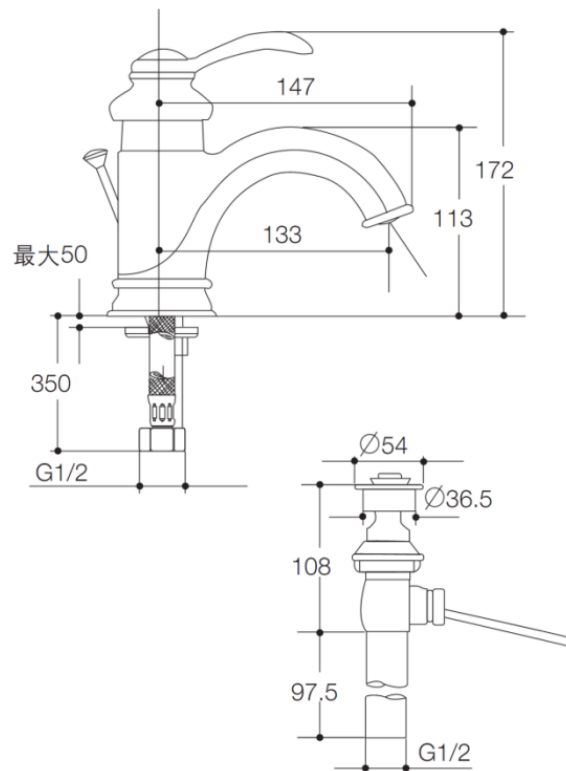

Brand : KOHLER
 Name : Fairfax single hole lavatory faucet
 Item Code : K-8657T-B-SN

Designer :

Color / Finish: Polished Nickel
 Dimensions : 133 mm Reach
 172 mm Height

Product info:

- Single Hole Lavatory Faucet
- Handle: Metal
- Include: Spout, valve, handle, aerator, drain kit, supplies, connection assy., faucet escutcheon