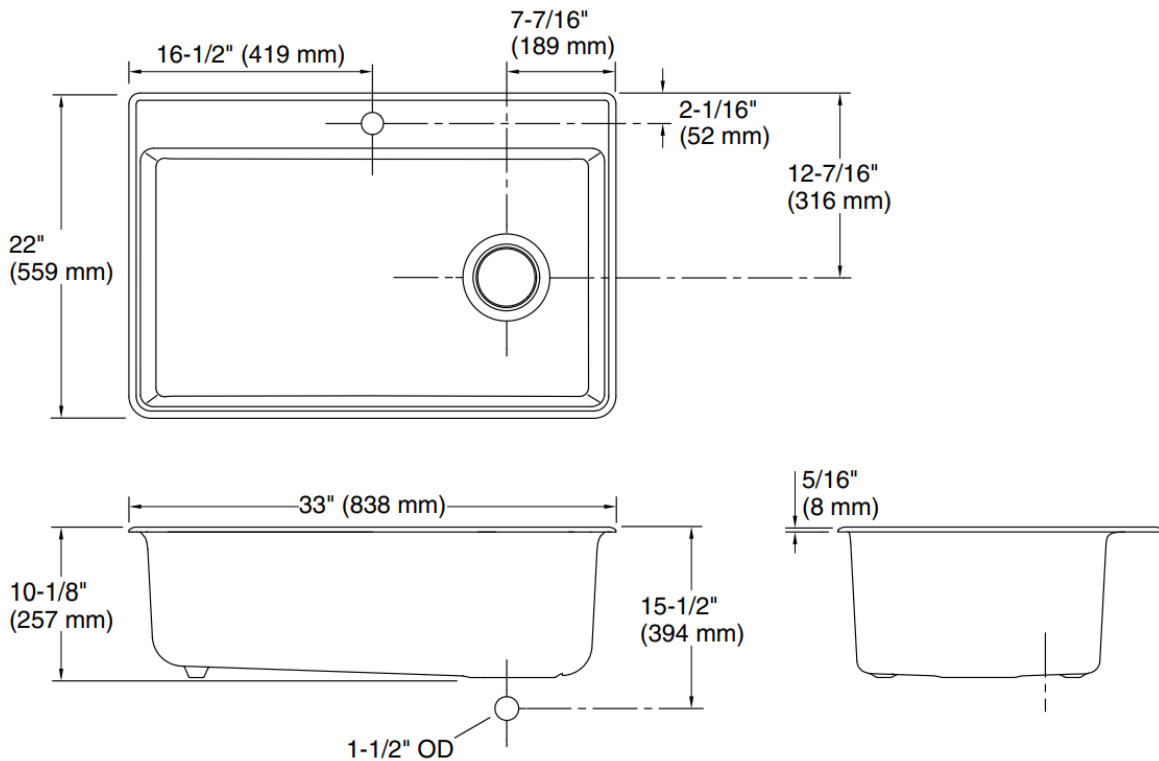

Brand : KOHLER
Name : KENNON® Top or Undermount sink in Neoroc
Item Code : K8437-1-CM1
Designer :
Color / Finish: Matte Black
Dimensions : 838 x 559 x 394 mm

Product info:

- Top or Undermount sink in Neoroc
- Single Bowl
- 1 tap hole inclusive of 1 x K6109 sink rack

Add-ons:

- Duo strainer sink drain & strainer with tailpiece

Flushing of pipe must be done before fittings are installed. Failure to do so voids the warranty.
Follow cleaning instructions and avoid using any harmful chemicals.
All information is for reference only. Installation shall always be based on the specs provided with actual delivered items.
For more info, visit www.sanitecph.com