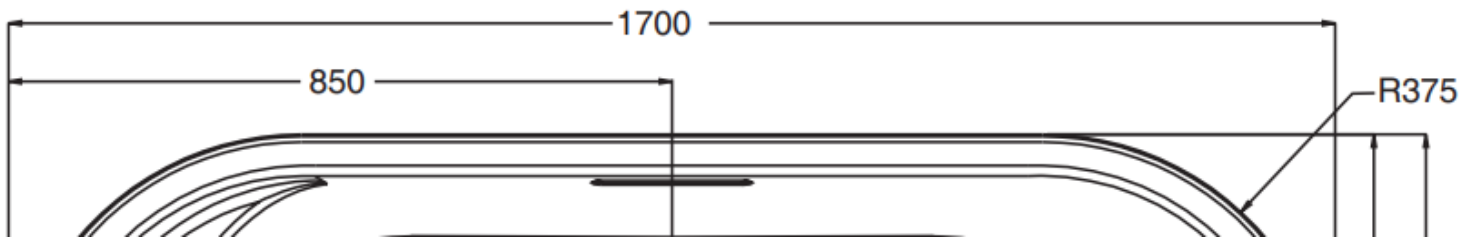

Brand : KOHLER  
Name : 1 x Grip rails  
Item Code : K8243T-CP  
Designer :  
Color / Finish: Polished Chrome  
Dimensions :

Product info:  
• 1 x Grip rails

Flushing of pipe must be done before fittings are installed. Failure to do so voids the warranty.  
Follow cleaning instructions and avoid using any harmful chemicals.  
All information is for reference only. Installation shall always be based on the specs provided with actual delivered items.  
For more info, visit [www.sanitecph.com](http://www.sanitecph.com)