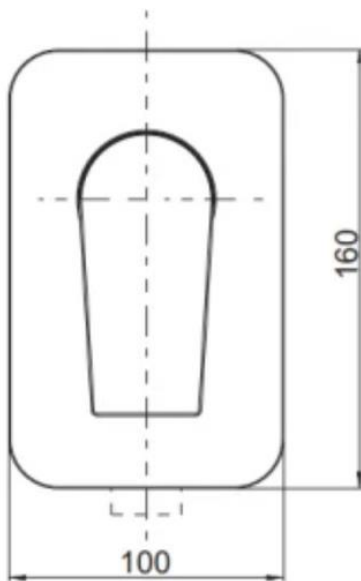

Brand : KOHLER
 Name : Taut Bath/Shower Mixer with Diverter Trim Kit
 Item Code : K-78987T-4-BL
 Designer :
 Color / Finish: Matt Black
 Dimensions : 100 x 160 mm

Product info:

- Bath/Shower Mixer
- With Diverter Trim Kit
- Requires K78980T-DR-BL