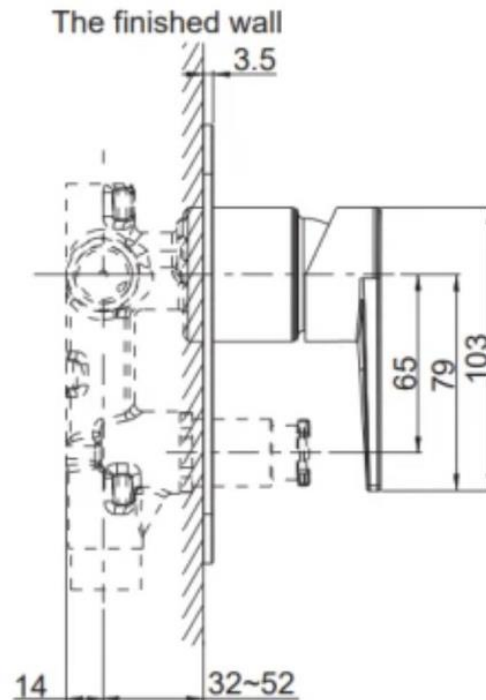

Brand : KOHLER
 Name : Taut Bath/Shower Mixer with Diverter Trim Kit
 Item Code : K-78987T-4-BL
 Designer :
 Color / Finish: Matt Black
 Dimensions : 100 x 160 mm

Product info:

- Bath/Shower Mixer
- With Diverter Trim Kit
- Requires K78980T-DR-BL