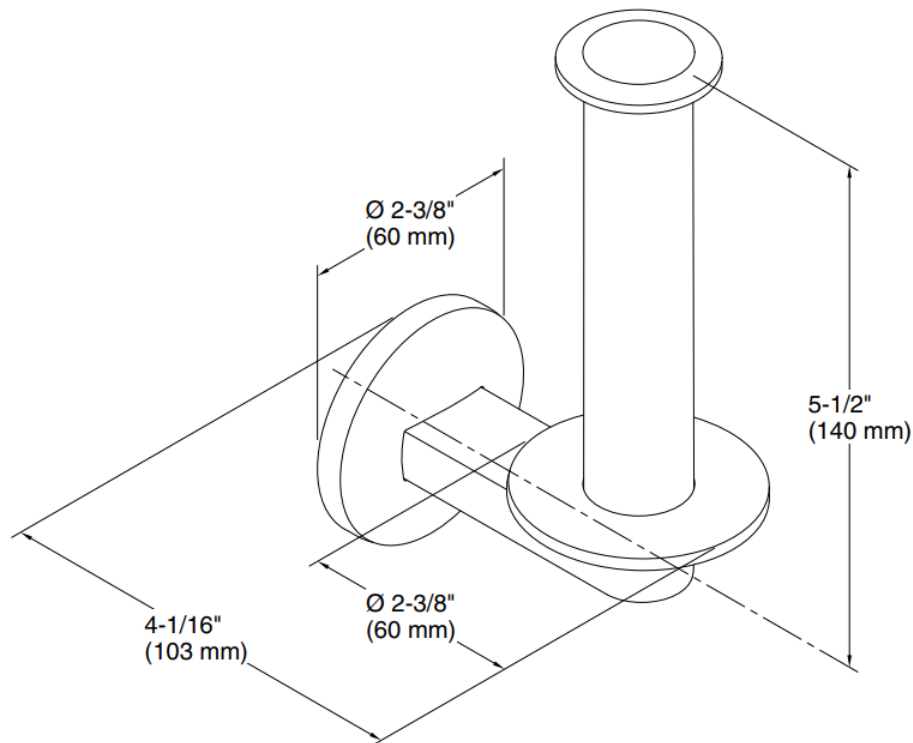

Brand : KOHLER  
Name : Components Vertical toilet paper holder  
Item Code : K- 78383T-BL  
Designer :  
Color / Finish: Blackened Bronze  
Dimensions : 60 x 140 mm

**Product info:**

- Vertical holder provides easy access for changing toilet paper
- Coordinates with Components faucets, accessories, and showering components to complete your bathroom