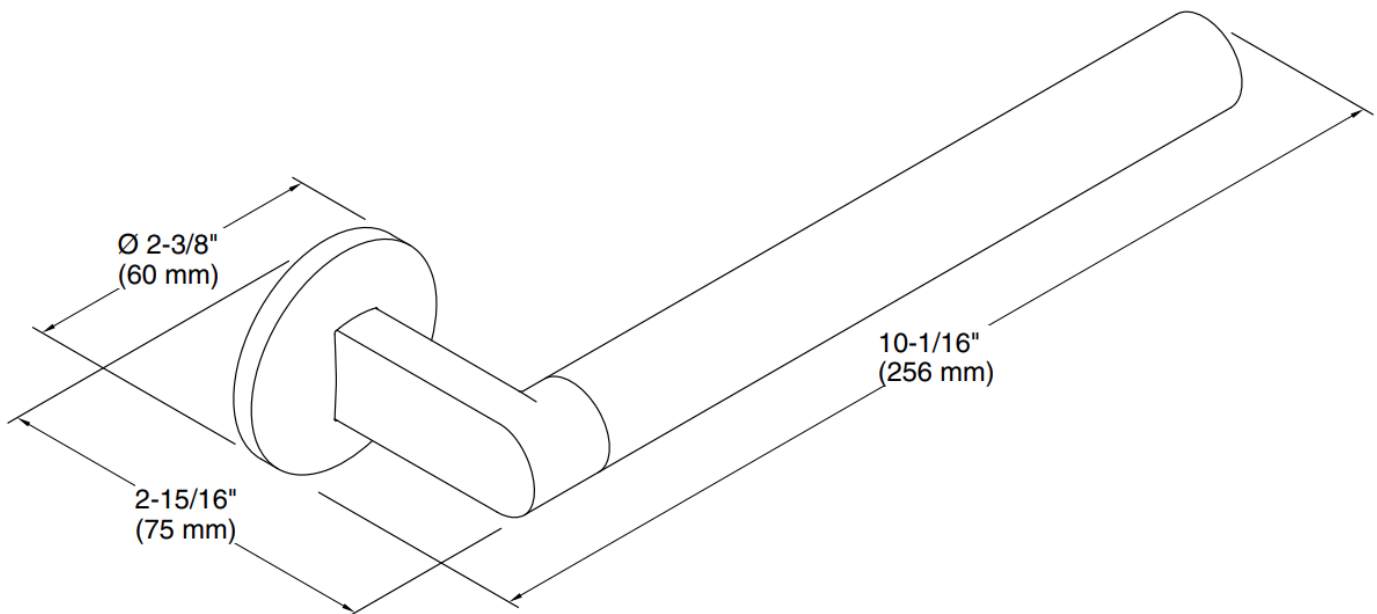

Brand : KOHLER
Name : Components towel arm
Item Code : K-78377T-AF

Designer :

Color / Finish: French Gold
Dimensions : 256 x 75 x 60 mm

Product info:

- Towel arm
- Open-ended design for easy access
- Coordinates with Components faucets, accessories, and showering components to complete your bathroom