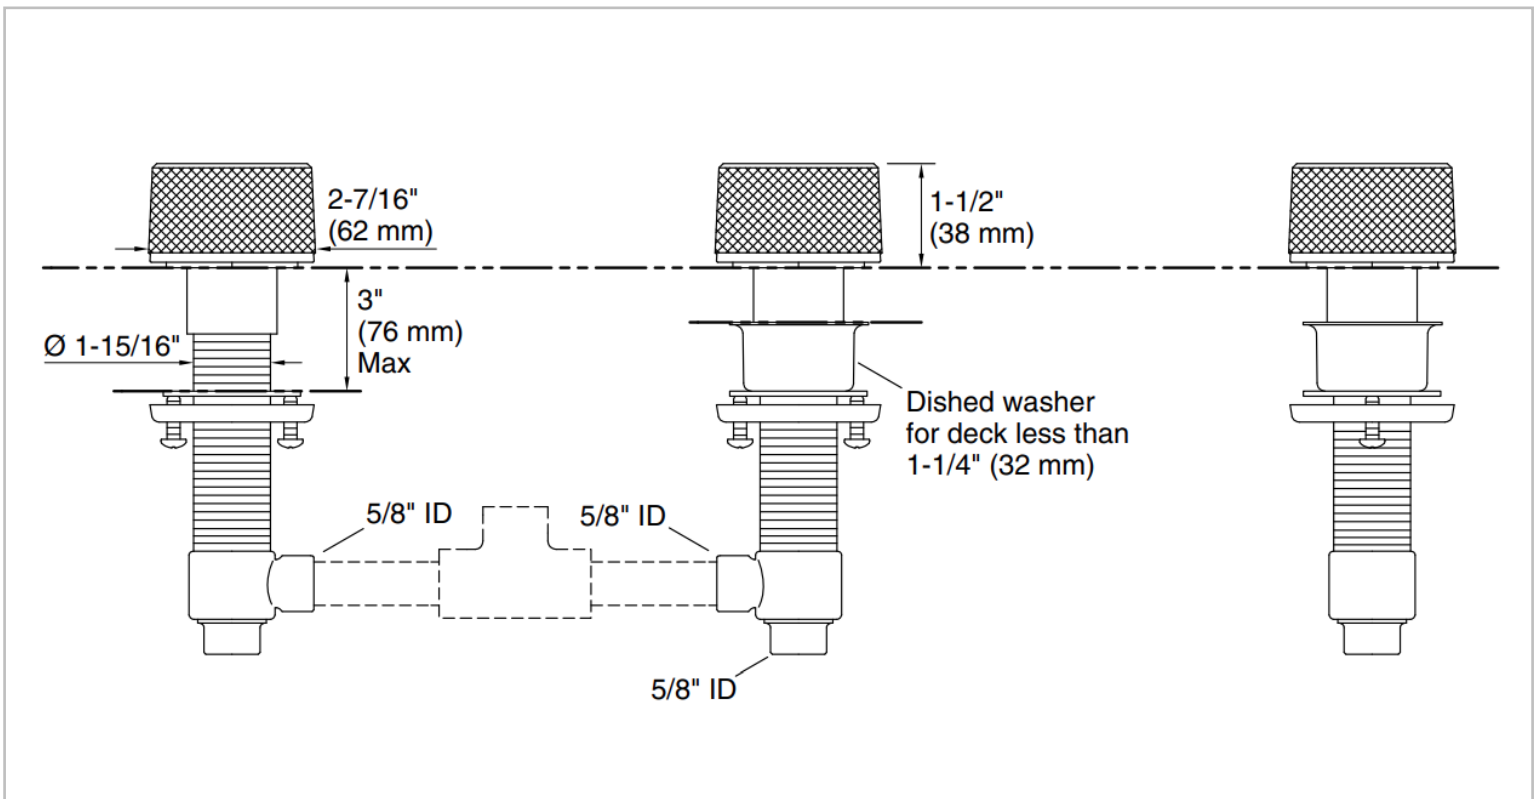

Brand : KOHLER
 Name : COMPONENTS Oly handles
 Item Code : K77990T-8-TT
 Designer :
 Color / Finish: Titanium
 Dimensions : (See data drawing below for dimensions)

Product info:

- Deck-mount bath faucets
- With Oly Design
- Premium metal construction
- Finishes resist corrosion and tarnishing