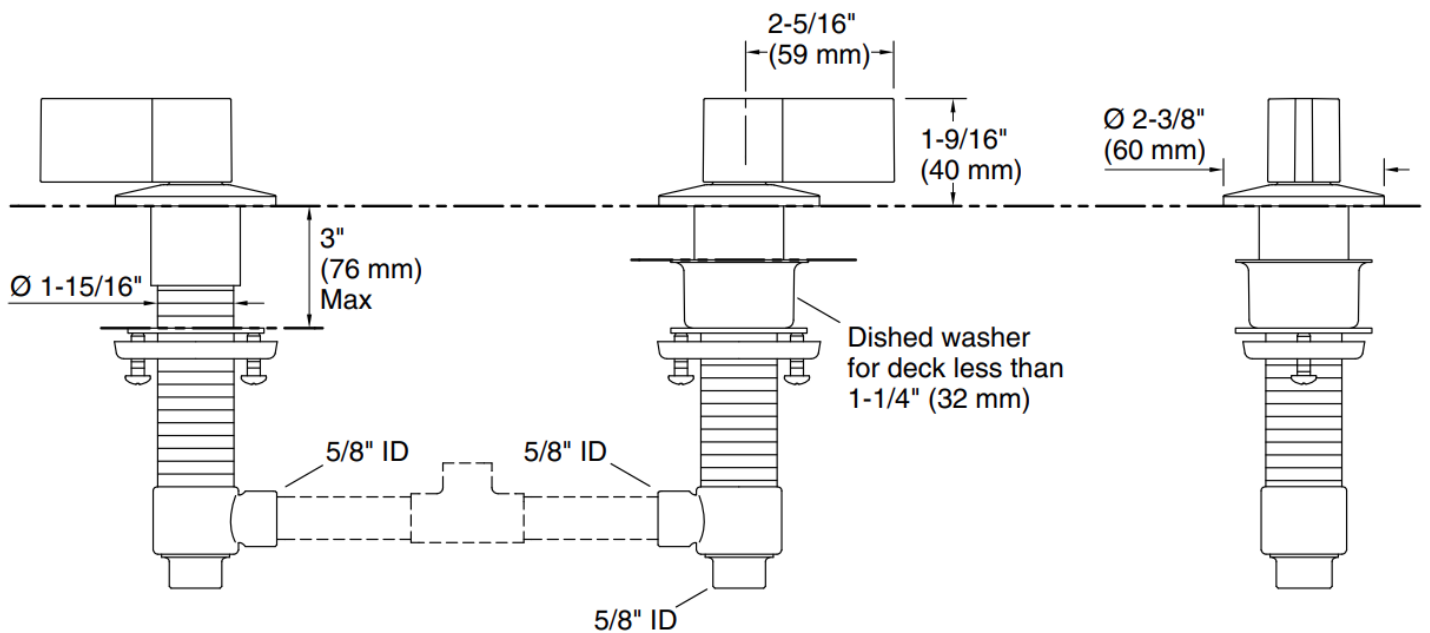

Brand : KOHLER  
 Name : COMPONENTS Lever handles  
 Item Code : K77990T-4-RGD  
 Designer :  
 Color / Finish: Rose Gold  
 Dimensions : (See data drawing below for dimensions)

**Product info:**

- Deck-mount faucet handles
- With valve
- Premium metal construction
- Finishes resist corrosion and tarnishing