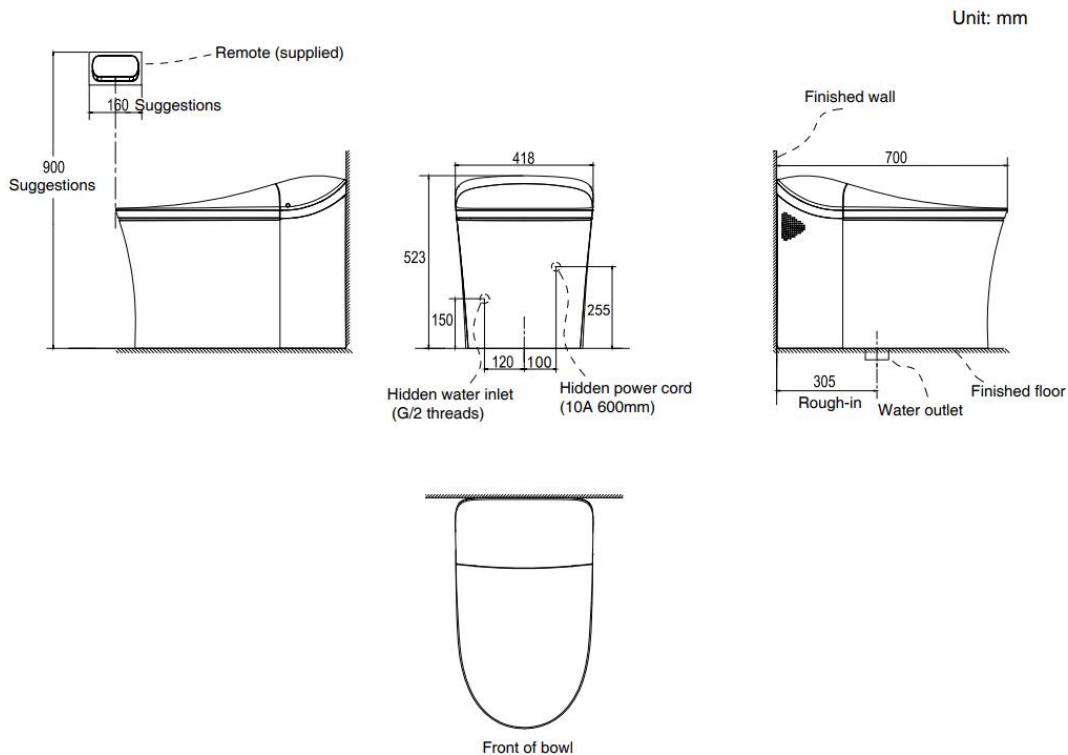

Brand : KOHLER
 Name : EIR floor mounted intelligent toilet
 Item Code : K77795MY
 Designer :
 Color / Finish: White
 Dimensions : 700 x 418 x 523 mm

Product info:

- Floor Mounted intelligent toilet
- floor discharge rough-in 305mm
- LCD remote Control
- Wax flange
- Supply valve
- wire and plug are owner supplied