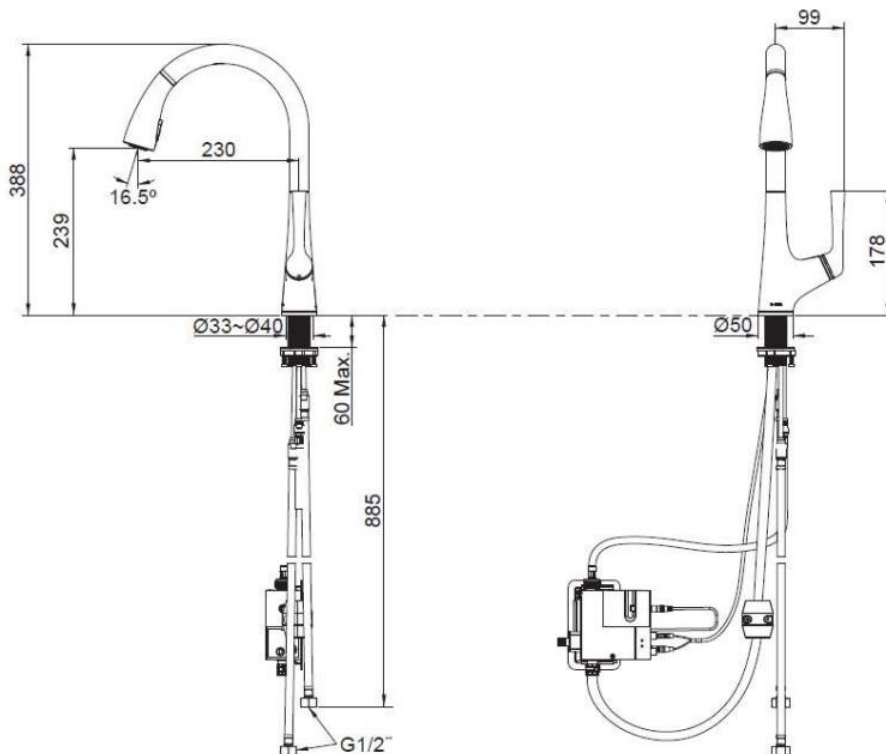

Brand : KOHLER  
 Name : MALLECO TOUCHLESS sink faucet with pull down spray head  
 Item Code : K77748T-4-C  
 Designer :  
 Color / Finish: Polished Chrome  
 Dimensions : 670 x 438 x 533 mm

**Product info:**

- Response® technology provides reliable touchless on/off operation through a state-of-the-art sensor that responds in milliseconds.
- Precision activation window helps prevent false activations.
- Powered by six AA batteries.
- Single-lever handle is simple to use and makes adjusting water temperature easy.