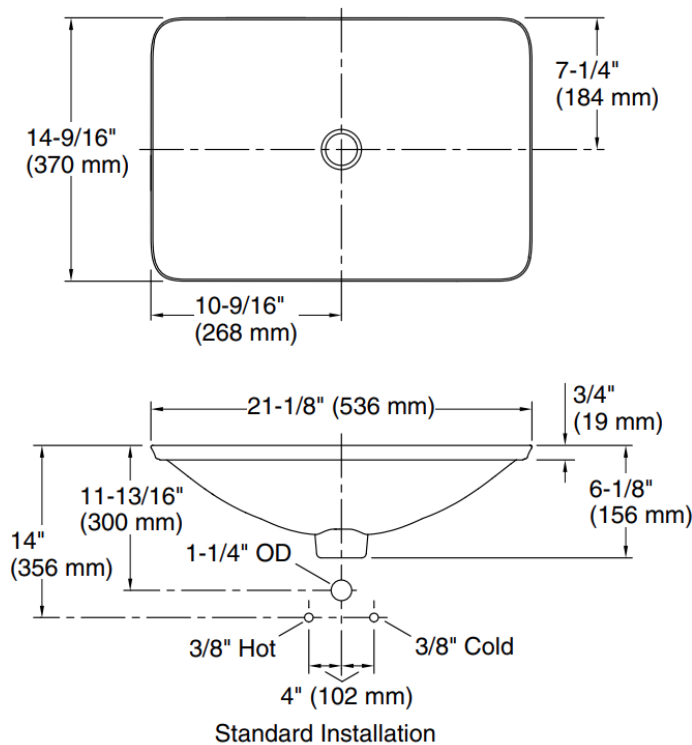

Brand : KOHLER  
 Name : SHAGREEN CARRILON® RECTANGLE WADING POOL® vessel type lavatory  
 Item Code : K77716-TB2  
 Designer :  
 Color / Finish: Black  
 Dimensions : 536 x 370 mm

**Product info:**

- Vessel type lavatory
- Rectangular basin with subtle lift at edges
- Wading pool design accommodates a wide variety of faucets
- No faucet holes; requires wall- or counter-mount faucet