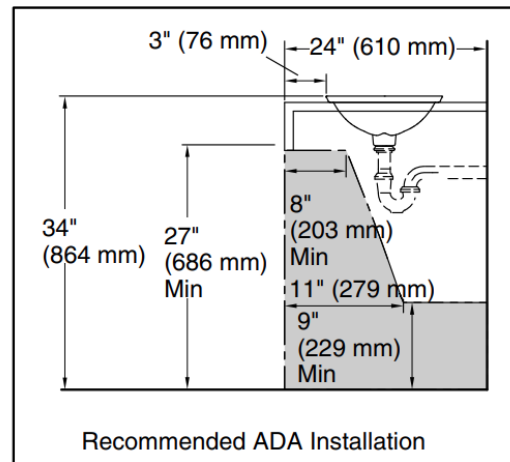

Brand : KOHLER  
 Name : SHAGREEN CARRILON® RECTANGLE WADING POOL® vessel type lavatory  
 Item Code : K77716-TB2  
 Designer :  
 Color / Finish: Black  
 Dimensions : 536 x 370 mm

**Product info:**

- Vessel type lavatory
- Rectangular basin with subtle lift at edges
- Wading pool design accommodates a wide variety of faucets
- No faucet holes; requires wall- or counter-mount faucet