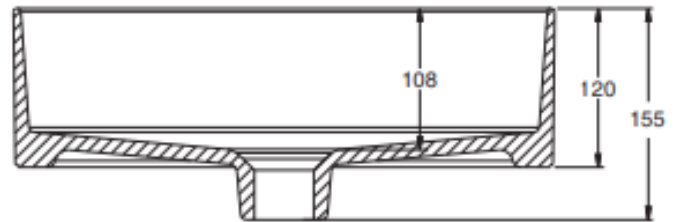

Brand : KOHLER
 Name : MICA Round edge vessel
 Item Code : K77675T-GCP-7
 Designer :
 Color / Finish: Glossy Black
 Dimensions : Dia.410 x 155 mm

Product info:

- Round Edge vessel
- Supramic material, 6 mm thin edge structure
- An artistic piece, ease of cleaning
- Minimalist design pattern

	Length 长	Width 宽	Height 高	Depth 盆深
Outer 外尺寸	410	410	155	
Inner 内尺寸	399	399		108

Flushing of pipe must be done before fittings are installed. Failure to do so voids the warranty.

Follow cleaning instructions and avoid using any harmful chemicals.