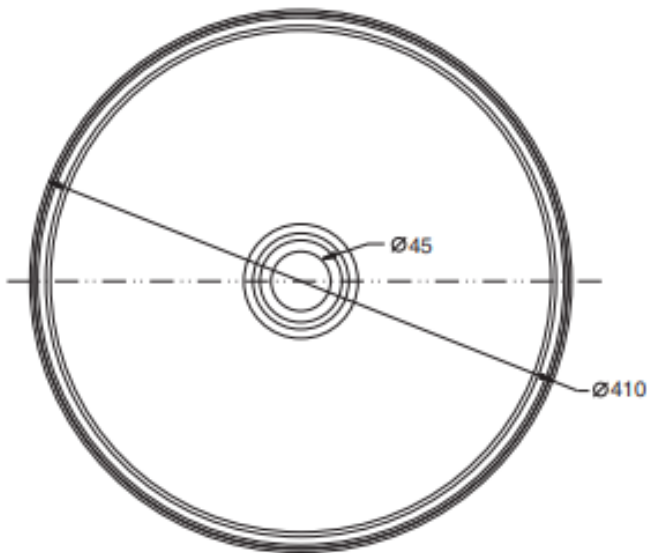

Brand : KOHLER
 Name : MICA Round edge vessel
 Item Code : K77675T-GCP-7
 Designer :
 Color / Finish: Glossy Black
 Dimensions : Dia.410 x 155 mm

Product info:

- Round Edge vessel
- Supramic material, 6 mm thin edge structure
- An artistic piece, ease of cleaning
- Minimalist design pattern

	Length 长	Width 宽	Height 高	Depth 盆深
Outer 外尺寸	410	410	155	
Inner 内尺寸	399	399		108

Flushing of pipe must be done before fittings are installed. Failure to do so voids the warranty.

Follow cleaning instructions and avoid using any harmful chemicals.