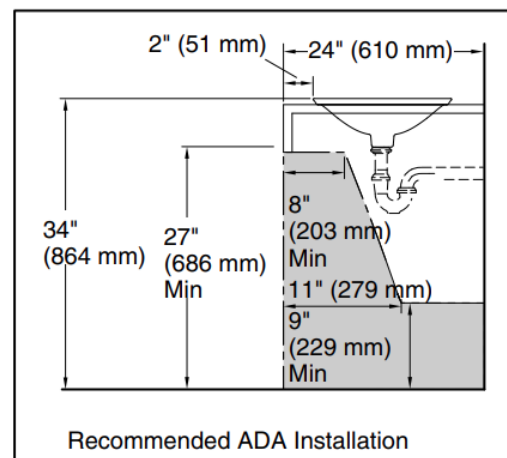

Brand : KOHLER
 Name : SARTORIAL™ PAISLEY in BLACK on CARRILON® round vessel type lavatory
 Item Code : K75748-FP2-7
 Designer :
 Color / Finish: Black
 Dimensions : Ø449mm

Product info:

- Round Vessel Type Lavatory
- Decorated with a textural Paisley design on Black background
- Round Basin with subtle lift at edges
- Wading pool design accommodates a wide variety of faucets
- No faucet holes; requires wall or counter-mount faucet