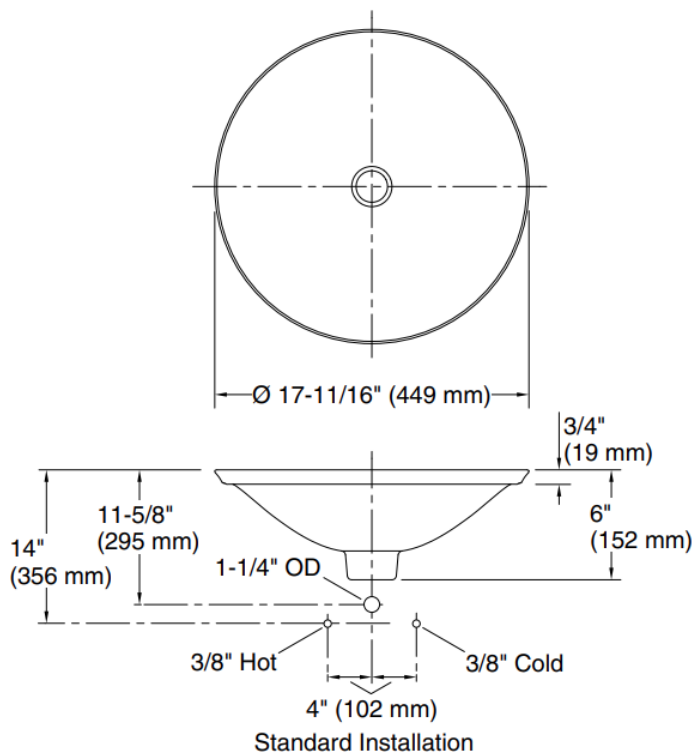

Brand : KOHLER
 Name : SARTORIAL™ PAISLEY in BLACK on CARRILON® round vessel type lavatory
 Item Code : K75748-FP2-7
 Designer :
 Color / Finish: Black
 Dimensions : Ø449mm

Product info:

- Round Vessel Type Lavatory
- Decorated with a textural Paisley design on Black background
- Round Basin with subtle lift at edges
- Wading pool design accommodates a wide variety of faucets
- No faucet holes; requires wall or counter-mount faucet