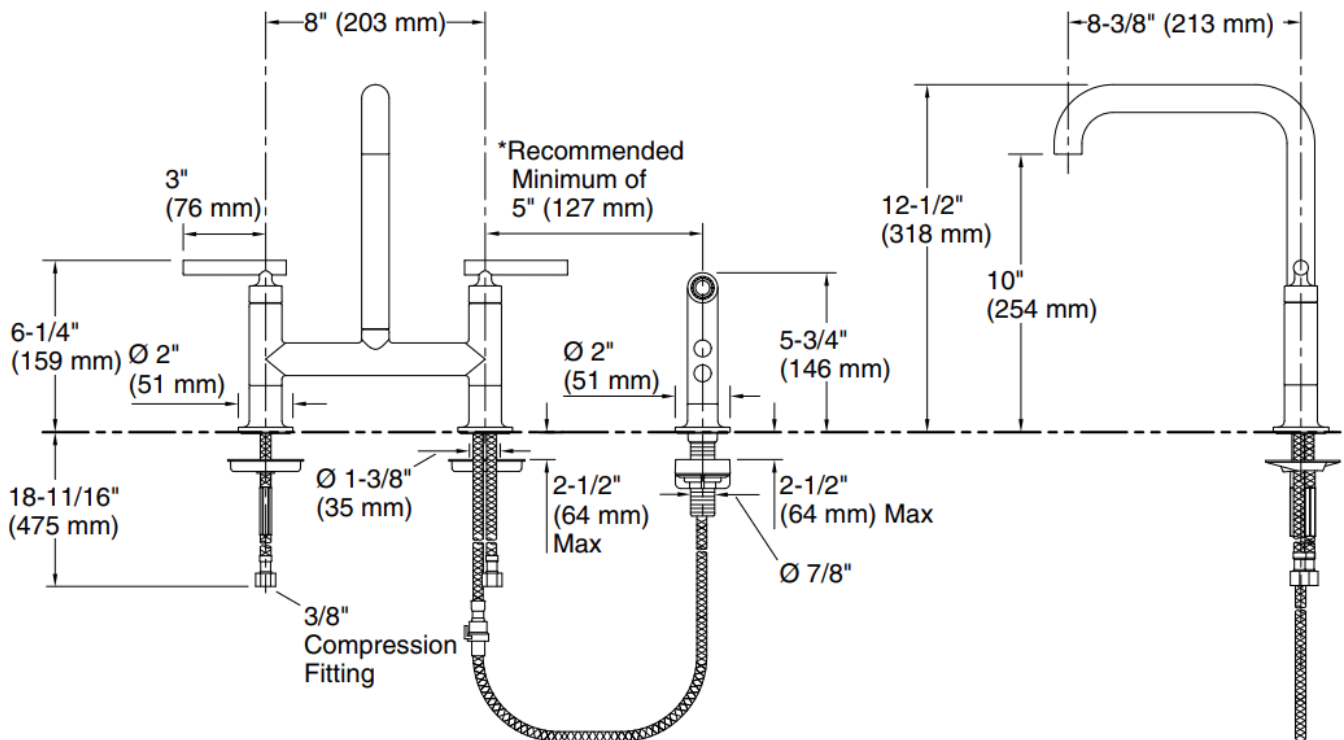

Brand : KOHLER  
 Name : PURIST BRIDGE Sink Faucet with pull down spray head  
 Item Code : K7548-4-BL  
 Designer :  
 Color / Finish: Matte Black  
 Dimensions : (Please see data drawing below for dimensions )

**Product info:**

- Sink Faucet
- With pull down spray head
- Matching side sprayer provides flexibility and convenience for cleaning and food prep
- ceramic disc valves exceed industry longevity standards for a lifetime of durable performance
- Two lever handles offer separate control of hot and cold water
- Coordinates with other products in the Purist collection
- 1.5 gpm (5.7 lpm) maximum flow rate at 60 psi (4.14 bar)