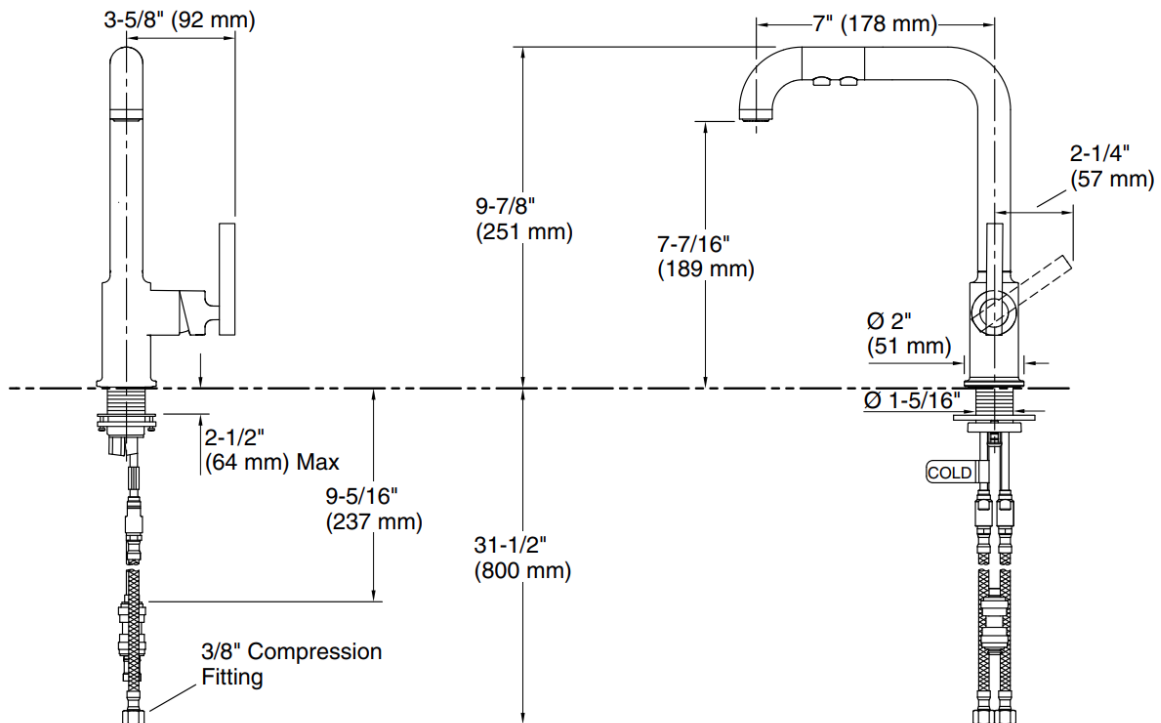

Brand : KOHLER  
 Name : PURIST Sink Faucet with pull down spray head  
 Item Code : K7506-CP  
 Designer :  
 Color / Finish: Polished Chrome  
 Dimensions : 92 x 251 x 178 mm

**Product info:**

- Sink Faucet
- With Pull down spray head
- Touch control allows switch between spray, laminar flow, and pause