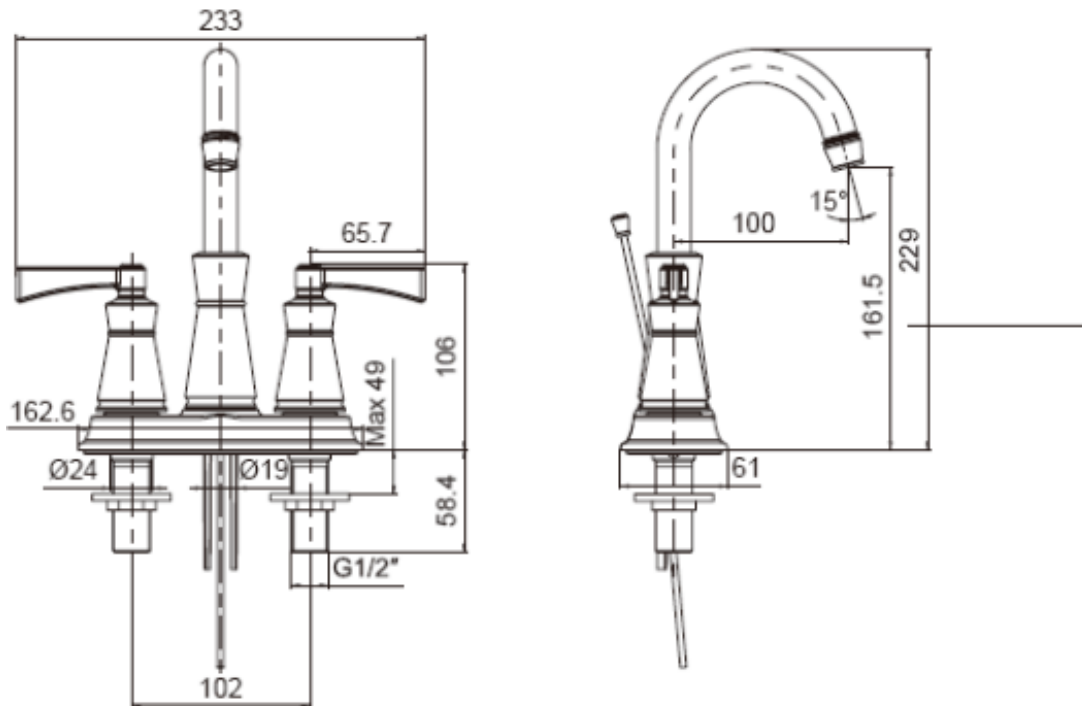

Brand : KOHLER
 Name : Archer 3-hole lavatory faucet
 Item Code : K7503T-4-CP
 Designer :
 Color / Finish: Polished Chrome
 Dimensions : 100 mm Spout

Product info:

- 3-hole Lavatory Faucet
- Dual Handle
- Includes Valve, handle, spout, aerator, drain and connection kit