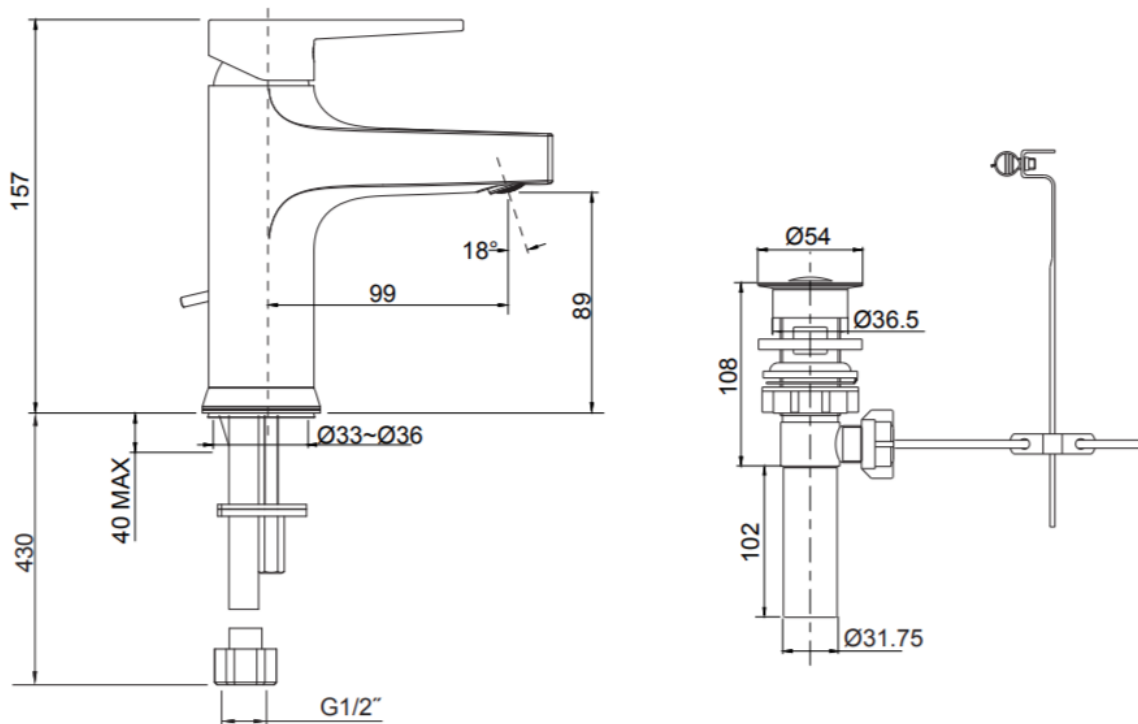

Brand : KOHLER
 Name : TAUT Single control lavatory faucet w drain
 Item Code : K74013T-4-CP
 Designer :
 Color / Finish: Polished Chrome
 Dimensions : 157 mm height
 99 mm spout

Product info:

- Single Control
- Lavatory faucet
- With Drain