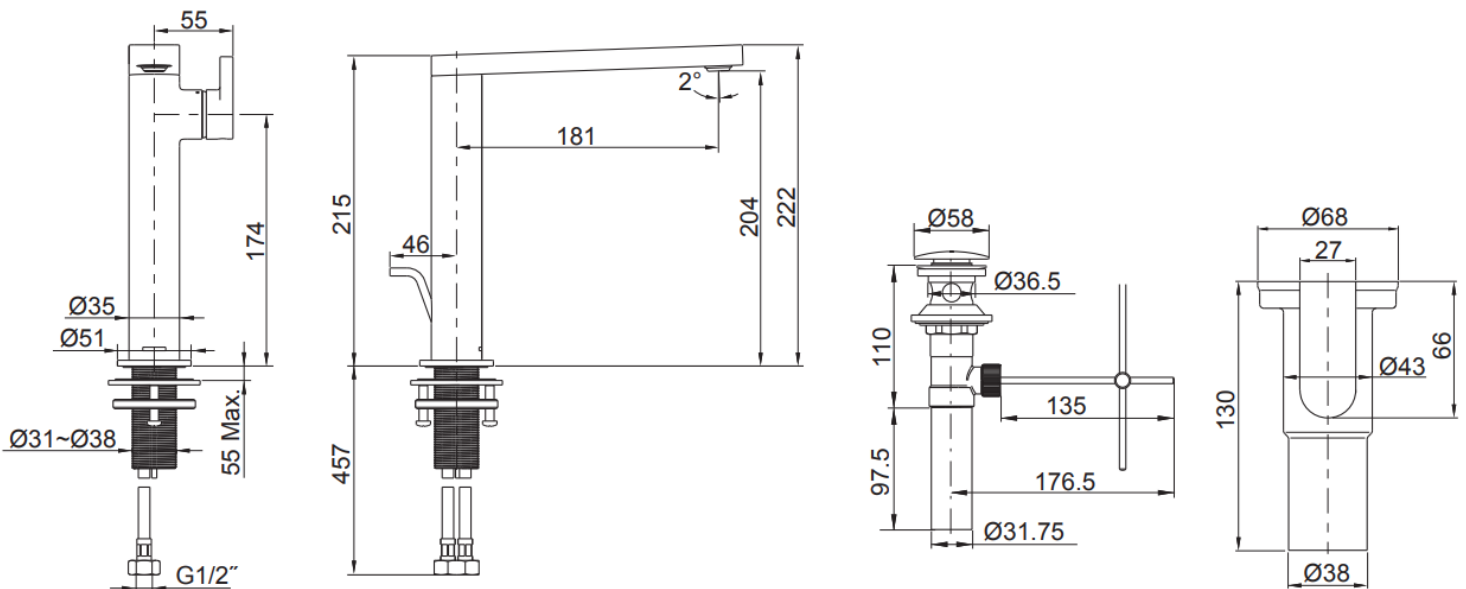

Brand : KOHLER
 Name : COMPOSED SH Tall Lav Faucet
 Item Code : K-73168T-4-2BL

Designer :

Color / Finish: Blackened Bronze
 Dimensions : 1.5M hose length

Product info:

- Tall Lav Faucet
- Brass construction
- Leak-free ceramic disc valve with lifetime warranty
- Flexible G1/2" supply hoses for easy installation
- Directionally adjustable, laminar-flow aerator
- Side control lever handle
- Includes pop-up drain
- Side control lever handle