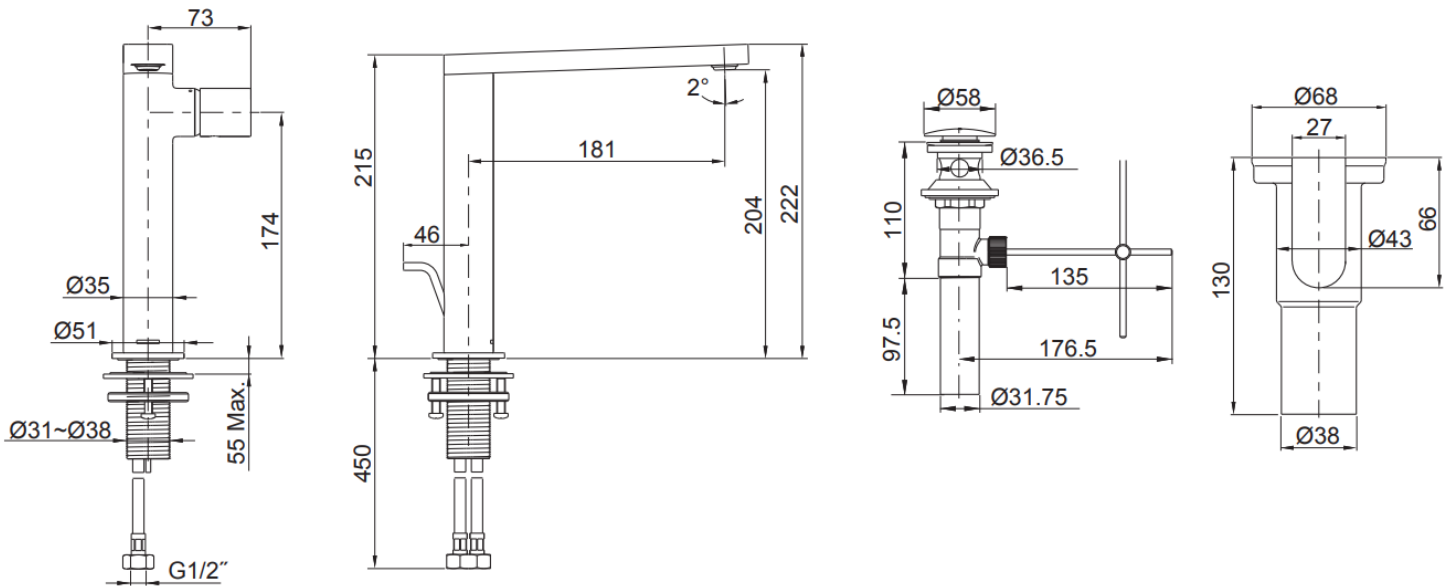

Brand : KOHLER
 Name : Composed SH Tall Lavatory Side handle
 Item Code : K-73159T-7-BV
 Designer :
 Color / Finish: Brushed Bronze
 Dimensions : 151 mm Spout Reach

Product info:

- Brass construction
- Finishes resist corrosion and tarnishing
- Includes pop-up drain
- Flexible G1/2" supply hoses for easy installation