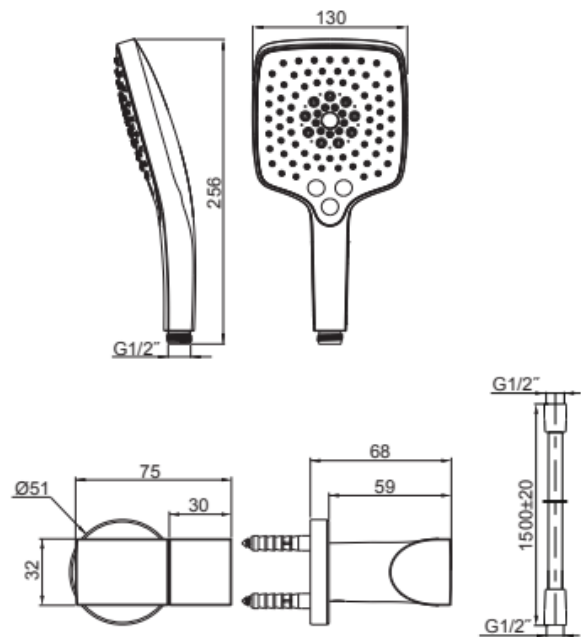

Brand : KOHLER
 Name : Components Exposed WM Bath/
 Shower Faucet
 Item Code : K-73095T-4-CP
 Designer :
 Color / Finish: Polished Chrome
 Dimensions : 221-228 mm Reach

Product info:

- Exposed WM Bath
- Shower Faucet
- Brass construction
- Spout reach 127 mm
- Finishes resist corrosion and tarnishing
- Directionally adjustable, laminar-flow aerator
- Adjustable inlet fittings with 15mm tolerance
- Includes Rain Duet push button, 3 function hand shower

K-73095T-4

Flushing of pipe must be done before fittings are installed. Failure to do so voids the warranty.
 Follow cleaning instructions and avoid using any harmful chemicals.
 All information is for reference only. Installation shall always be based on the specs provided with actual delivered items.
 For more info, visit www.sanitecph.com