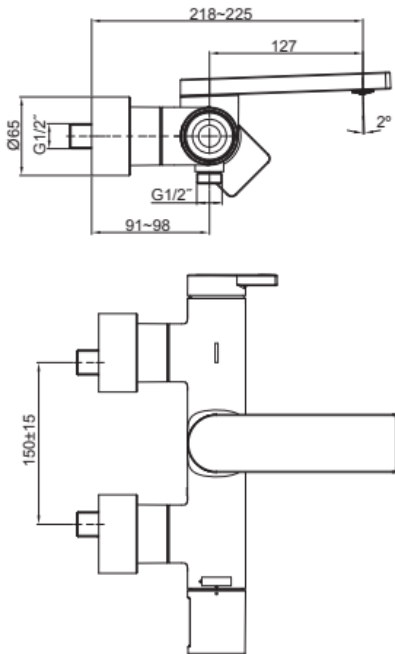

Brand : KOHLER
 Name : Components Exposed WM Bath/
 Shower Faucet
 Item Code : K-73095T-4-CP
 Designer :
 Color / Finish: Polished Chrome
 Dimensions : 221-228 mm Reach

Product info:

- Exposed WM Bath
- Shower Faucet
- Brass construction
- Spout reach 127 mm
- Finishes resist corrosion and tarnishing
- Directionally adjustable, laminar-flow aerator
- Adjustable inlet fittings with 15mm tolerance
- Includes Rain Duet push button, 3 function hand shower