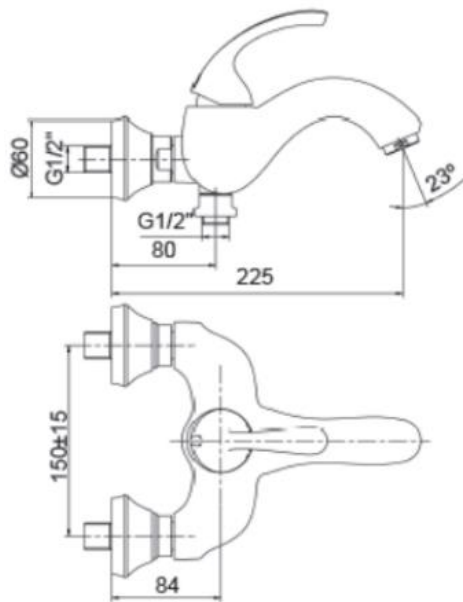

Brand : KOHLER
 Name : Forte exposed shower mixer with hand shower
 Item Code : K-72665T-4-CP
 Designer :
 Color / Finish: Polished Chrome
 Dimensions : 225 mm Spout Reach

Product info:

- Solid Metal Construction for Durability and Reliability
- Finishes resist corrosion and tarnishing