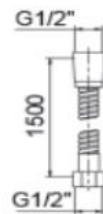

Brand : KOHLER
 Name : Forte exposed shower mixer with hand shower
 Item Code : K-72665T-4-CP
 Designer :
 Color / Finish: Polished Chrome
 Dimensions : 225 mm Spout Reach

Product info:

- Solid Metal Construction for Durability and Reliability
- Finishes resist corrosion and tarnishing