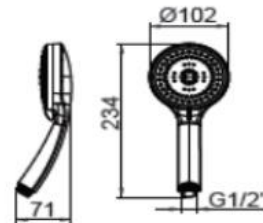

Brand : KOHLER
 Name : Forte exposed shower mixer with hand shower
 Item Code : K-72665T-4-CP
 Designer :
 Color / Finish: Polished Chrome
 Dimensions : 225 mm Spout Reach

Product info:

- Solid Metal Construction for Durability and Reliability
- Finishes resist corrosion and tarnishing