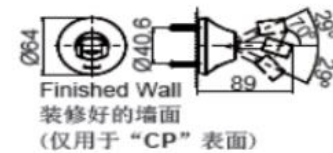

Brand : KOHLER
 Name : Forte exposed shower mixer with hand shower
 Item Code : K-72665T-4-CP
 Designer :
 Color / Finish: Polished Chrome
 Dimensions : 225 mm Spout Reach

Product info:

- Solid Metal Construction for Durability and Reliability
- Finishes resist corrosion and tarnishing