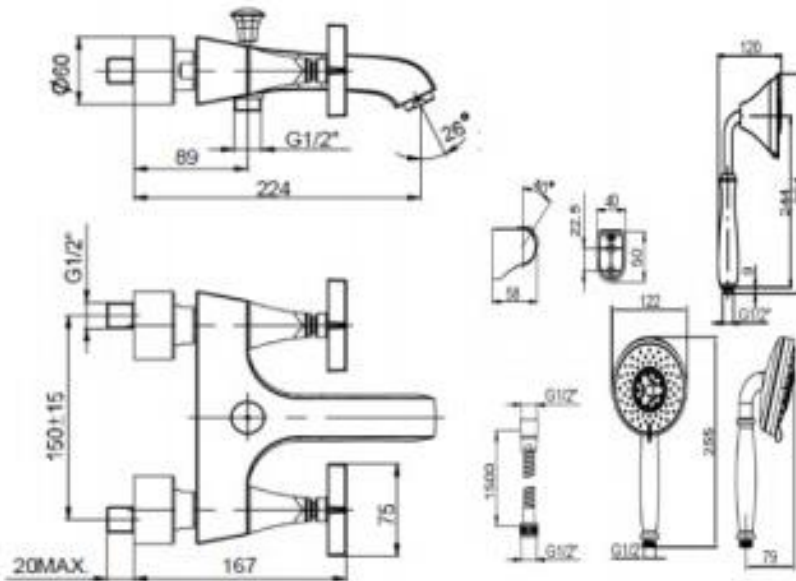

Brand : KOHLER
 Name : Finial exposed bath/shower mixer with hand shower
 Item Code : K72661T-3S-RGD
 Designer :
 Color / Finish: Rose Gold
 Dimensions : 159 mm Reach
 86.5 mm Height

Product info:

- Exposed Bath/Shower mixer
- With hand shower
- Includes Spout, handles, valve

K-72661T-3S

Flushing of pipe must be done before fittings are installed. Failure to do so voids the warranty.
 Follow cleaning instructions and avoid using any harmful chemicals.
 All information is for reference only. Installation shall always be based on the specs provided with actual delivered items.
 For more info, visit www.sanitecph.com