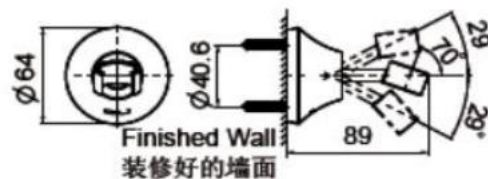

Finished Wall
装修好的墙面