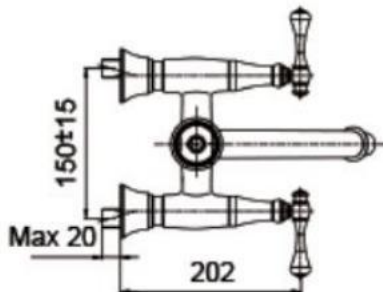

Finished Wall
装修好的墙面

Flushing of pipe must be done before fittings are installed. Failure to do so voids the warranty.

Follow cleaning instructions and avoid using any harmful chemicals.

All information is for reference only. Installation shall always be based on the specs provided with actual delivered items.

For more info, visit www.sanitecph.com