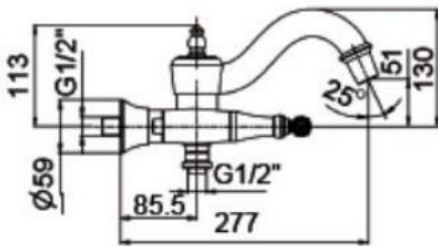

Brand : KOHLER
 Name : Revival Exposed bath/shower mixer with hand shower
 Item Code : K72658T-2-BN
 Designer :
 Color / Finish: Polished Chrome
 Dimensions : 277-282 mm Reach Spout

Product info:

- Exposed bath/shower mixer
- With hand shower
- Traditional Lever handles
- Includes: Spout, valve, aerator, diverter, handles, Rain Duet traditional hand shower, hose, bracket, connector