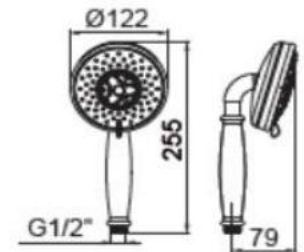

Brand : KOHLER
 Name : Revival Exposed bath/shower mixer with hand shower
 Item Code : K72658T-2-BN
 Designer :
 Color / Finish: Polished Chrome
 Dimensions : 277-282 mm Reach Spout

Product info:

- Exposed bath/shower mixer
- With hand shower
- Traditional Lever handles
- Includes: Spout, valve, aerator, diverter, handles, Rain Duet traditional hand shower, hose, bracket, connector

Handspray
手持花洒

Finished Wall
装修好的墙面

(仅用于除“CP”以外表面)

Flushing of pipe must be done before fittings are installed. Failure to do so voids the warranty.

Follow cleaning instructions and avoid using any harmful chemicals.