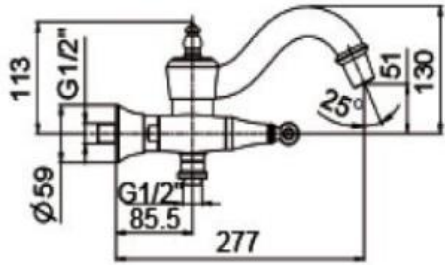

Brand : KOHLER
 Name : Finial exposed bath/shower mixer with hand shower
 Item Code : K-72654T-4M-SN
 Designer :
 Color / Finish: Polished Nickel
 Dimensions : 277 mm Spout Reach

Product info:

- Exposed bath/shower mixer
- With hand shower
- Traditional Lever
- Includes: spout, valve, aerator, diverter, handles, flexible hose, bracket, bush