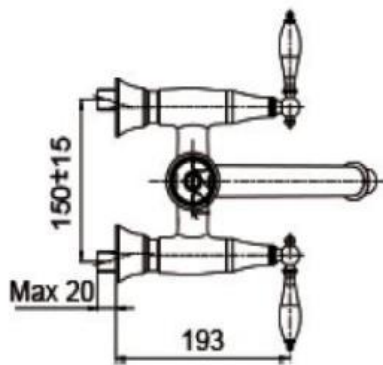

Brand : KOHLER
 Name : Finial exposed bath/shower mixer with hand shower
 Item Code : K-72654T-4M-SN
 Designer :
 Color / Finish: Polished Nickel
 Dimensions : 277 mm Spout Reach

Product info:

- Exposed bath/shower mixer
- With hand shower
- Traditional Lever
- Includes: spout, valve, aerator, diverter, handles, flexible hose, bracket, bush