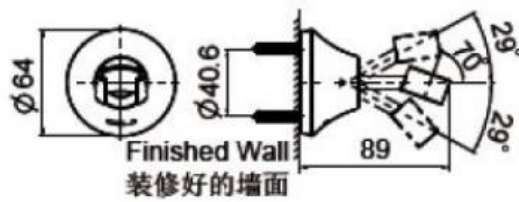

Brand : KOHLER
 Name : Finial exposed bath/shower mixer with hand shower
 Item Code : K-72654T-4M-SN
 Designer :
 Color / Finish: Polished Nickel
 Dimensions : 277 mm Spout Reach

Product info:

- Exposed bath/shower mixer
- With hand shower
- Traditional Lever
- Includes: spout, valve, aerator, diverter, handles, flexible hose, bracket, bush