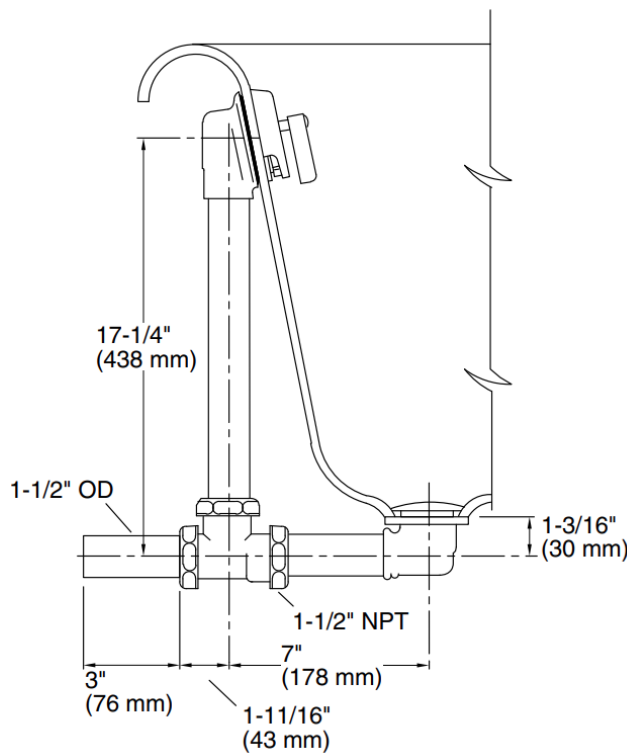

Brand : KOHLER
 Name : ARTIFACTS Tub Drain
 Item Code : K7159-CP
 Designer :
 Color / Finish: Polished Chrome
 Dimensions :

Product info:

- Tub Drain
- Brass Tailpiece
- For use with Artifacts freestanding tubs
- Includes brass tee, pipe, and pop-up drain
- 17-gauge brass construction
- Requires K21000T-P5-0, K204T-P5, KR12066T-3-CP, and K9071T-CP)