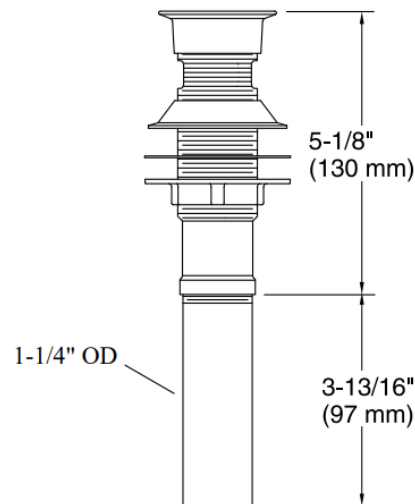

Brand : KOHLER
Name : Drain Fitting
Item Code : K7129-CP
Designer :
Color / Finish: Polished Chrome
Dimensions :

Product info:

- Drain Fitting
- Requires K2373-B11

Flushing of pipe must be done before fittings are installed. Failure to do so voids the warranty.
Follow cleaning instructions and avoid using any harmful chemicals.
All information is for reference only. Installation shall always be based on the specs provided with actual delivered items.
For more info, visit www.sanitecph.com