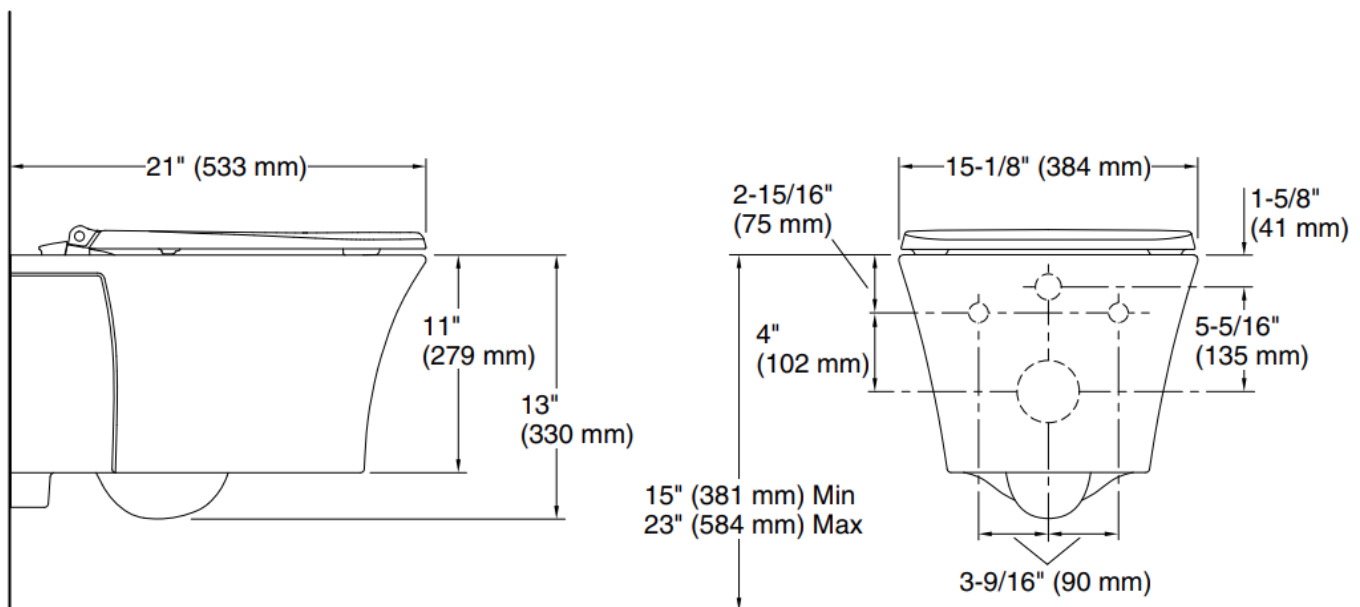

Brand : KOHLER
 Name : VEIL wall hung toilet with Reveal quiet close seat & cover
 Item Code : K6299-7
 Designer :
 Color / Finish: Black
 Dimensions : 533 x 330 mm

Product info:

- One-piece wall-hung toilet
- Compact elongated bowl offers added comfort while occupying the same space as round front bowl.
- Mounting hardware is completely concealed, giving a sleek, seamless look that is easy to clean.
- Includes wall-hung bowl with Reveal® Quiet-Close™ seat
- Requires in-wall tank and carrier system, and flush actuator plate (sold separately)