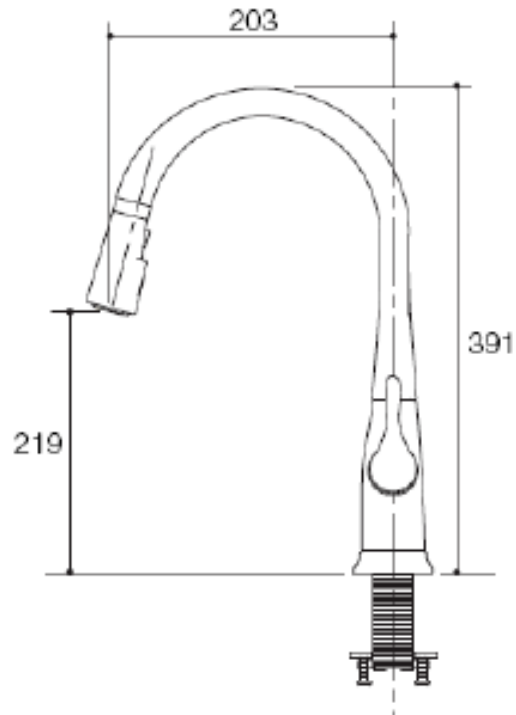

Brand : KOHLER
Name : SIMPLICE Sink faucet with 3-function pull down spray head
Item Code : K597T-B4-CP
Designer :
Color / Finish: Polished Nickel
Dimensions : 391 mm Height
203 mm Spout Projection

Product info:

- Simplice Single lever Pull-Down Kitchen Faucet

Add-ons:

- 2x angle valve ½"x½" (NO nuts)

Flushing of pipe must be done before fittings are installed. Failure to do so voids the warranty.

Follow cleaning instructions and avoid using any harmful chemicals.