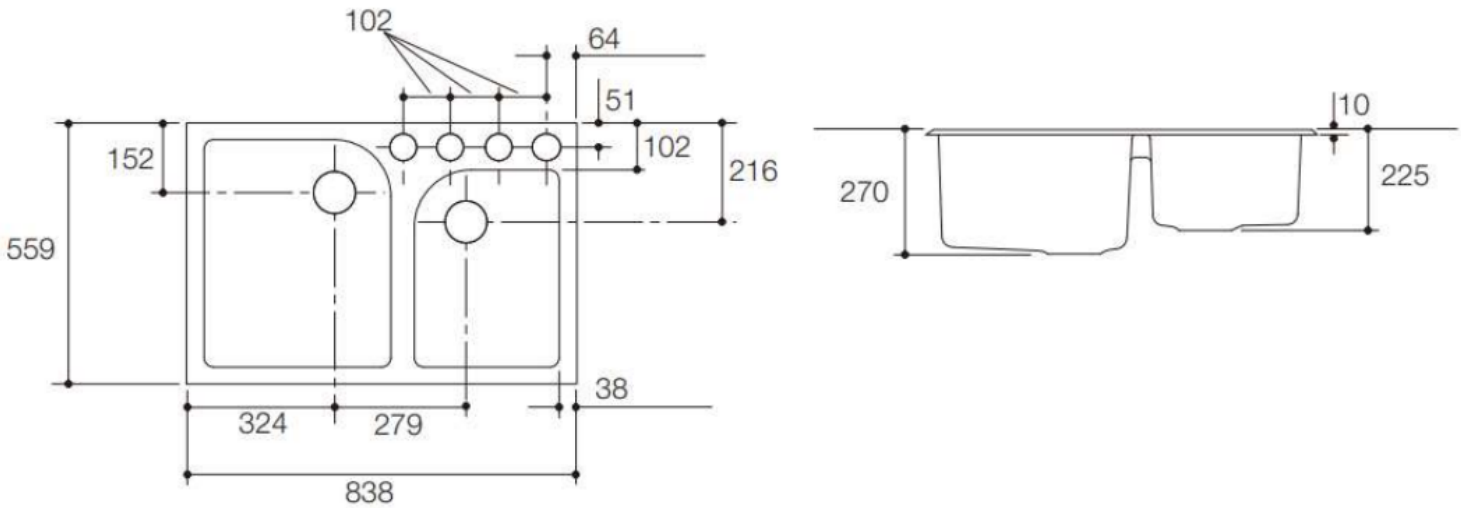

Brand : KOHLER  
Name : EXECUTIVE CHEF Large/Medium  
undermount kitchen sink  
Item Code : K5931T-4US-0  
Designer :  
Color / Finish: White  
Dimensions : Overall (L x W x H in cm)  
83.8 x 55.9 x 27 cm

**Product info:**

- Large/Medium Undermount Kitchen Sink
- Material: Cast iron
- Installation: Undermount
- Strainer and s-trap are included

Flushing of pipe must be done before fittings are installed. Failure to do so voids the warranty.  
Follow cleaning instructions and avoid using any harmful chemicals.  
All information is for reference only. Installation shall always be based on the specs provided with actual delivered items.  
For more info, visit [www.sanitecph.com](http://www.sanitecph.com)