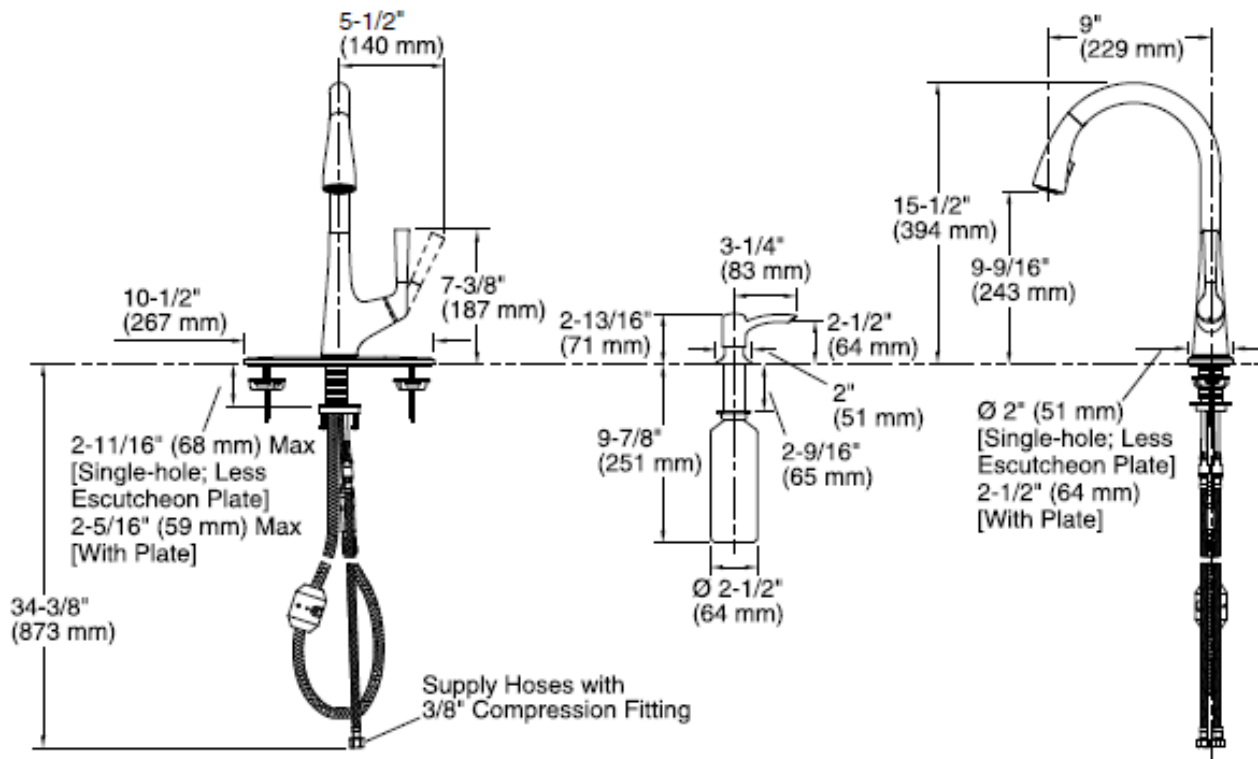

Brand : KOHLER  
 Name : MALLECO Sink faucet with pull down spray head  
 Item Code : K562T-B4-CP  
 Designer :  
 Color / Finish: Polished Chrome  
 Dimensions : 394 mm Height  
 229 mm Spout Projection

**Product info:**

- Single lever Kitchen Faucet w/ Pull Down spray
- Includes: spout, pull-down spray, aerator, valve, handles, supplies, connector

**Add-ons:**

- 2x angle valve ½"x½" (NO nuts)

Flushing of pipe must be done before fittings are installed. Failure to do so voids the warranty.