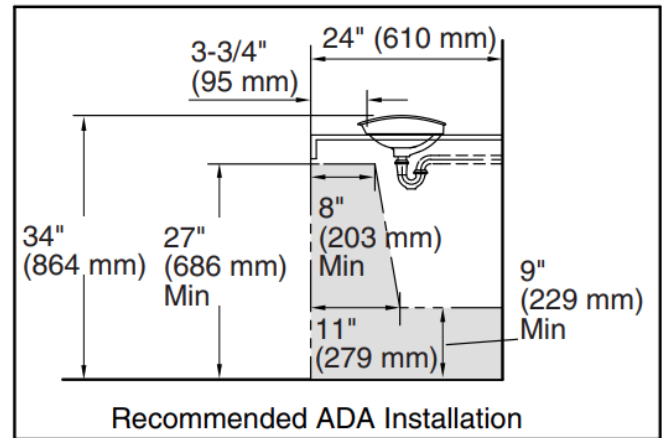

Brand : KOHLER
 Name : IRON PLAINS oval wading pool
 Item Code : K5403-P5-7
 Designer :
 Color / Finish: White
 Dimensions : 527 x 362 mm

Product info:

- Oval wading pool
- White enameled cast iron
- No faucet holes; requires wall- or counter-mount faucet
- Overflow drain
- Iron Black painted underside

Standard Installation

Recommended ADA Installation

Flushing of pipe must be done before fittings are installed. Failure to do so voids the warranty.
 Follow cleaning instructions and avoid using any harmful chemicals.
 All information is for reference only. Installation shall always be based on the specs provided with actual delivered items.
 For more info, visit www.sanitecph.com