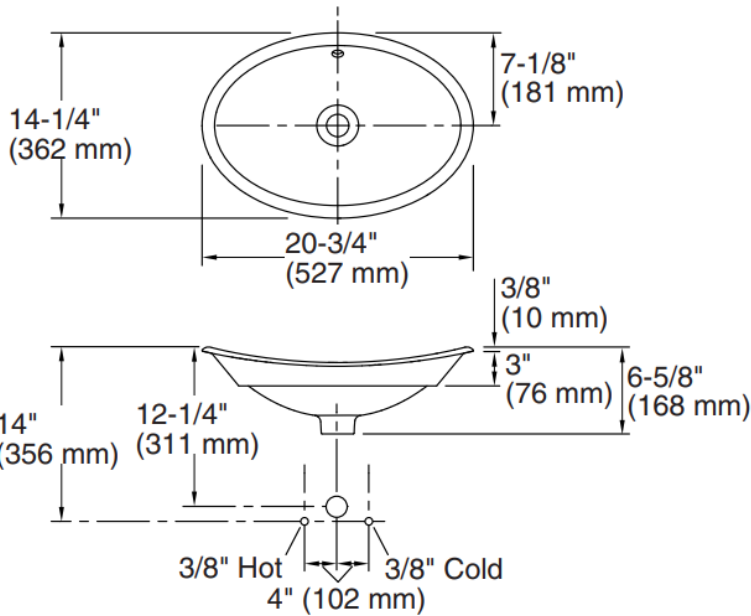

Brand : KOHLER
 Name : IRON PLAINS oval wading pool
 Item Code : K5403-P5-7
 Designer :
 Color / Finish: White
 Dimensions : 527 x 362 mm

Product info:

- Oval wading pool
- White enameled cast iron
- No faucet holes; requires wall- or counter-mount faucet
- Overflow drain
- Iron Black painted underside