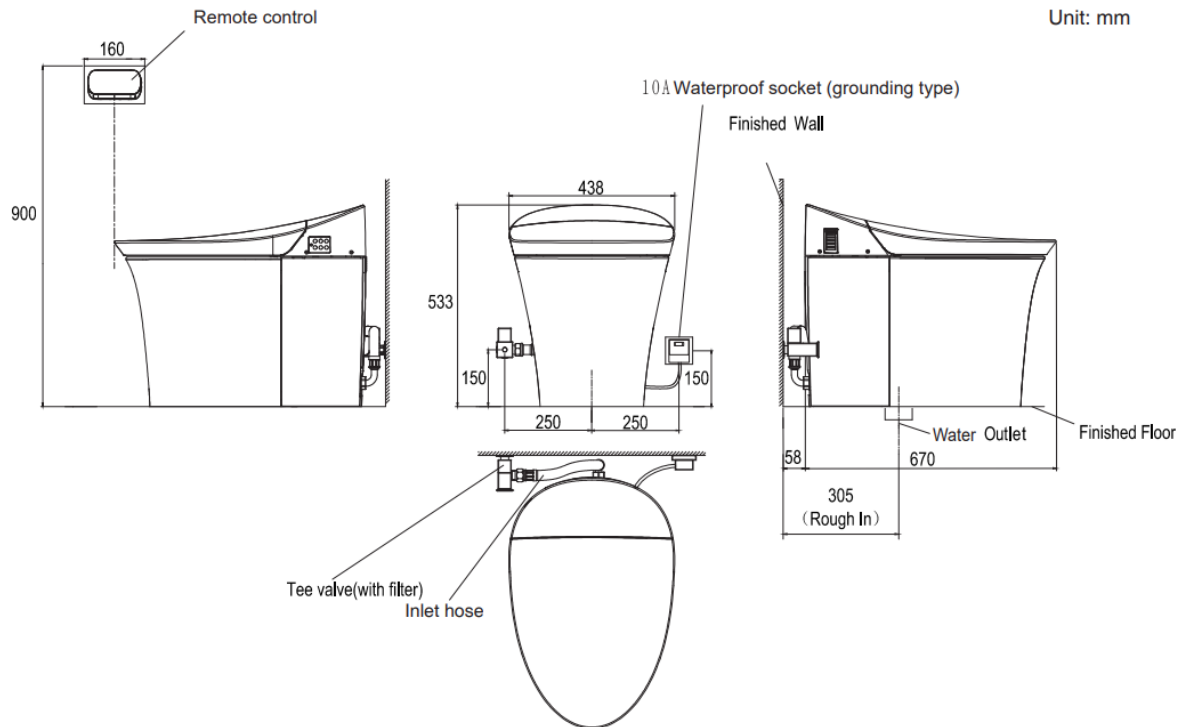

Brand : KOHLER
Name : VEIL floor mounted intelligent toilet
Item Code : K5401KR-0

Designer :

Color / Finish: White
Dimensions : 670 x 438 x 533mm

Product info:

- VEIL floor mounted intelligent toilet. 3/4.8L
- includes : docking station, remote control
- and in-wall tank with face plate