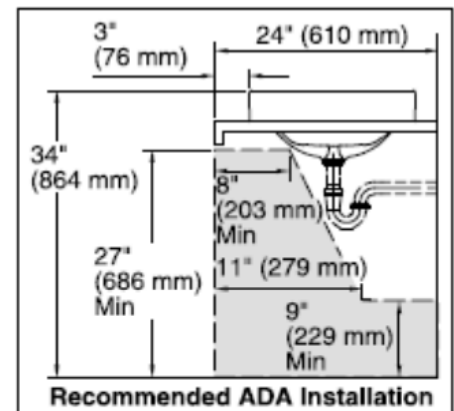

Brand : KOHLER  
 Name : FOREFRONT Rectangular vessel lavatory  
 Item Code : K5373T-0  
 Designer :  
 Color / Finish: White  
 Dimensions : 575 x 410 x 82 mm

**Product info:**

- Rectangular Vessel Lavatory
- With Overflow
- Vitreous China
- No faucet hole