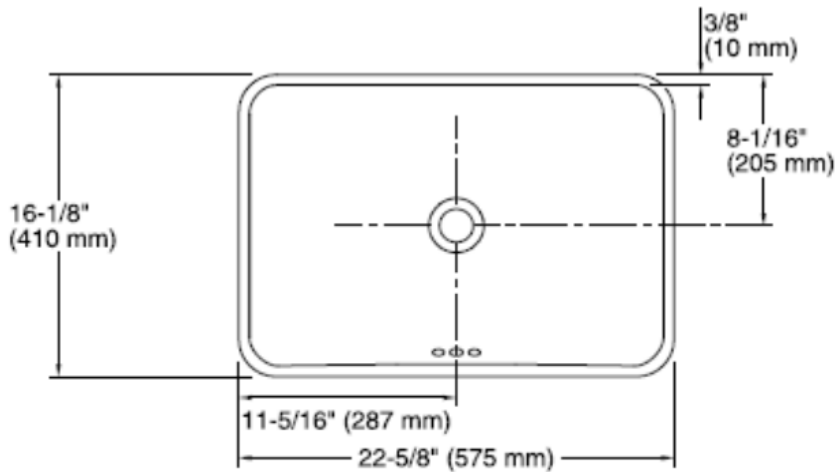

Brand : KOHLER  
 Name : FOREFRONT Rectangular vessel lavatory  
 Item Code : K5373T-0  
 Designer :  
 Color / Finish: White  
 Dimensions : 575 x 410 x 82 mm

**Product info:**

- Rectangular Vessel Lavatory
- With Overflow
- Vitreous China
- No faucet hole