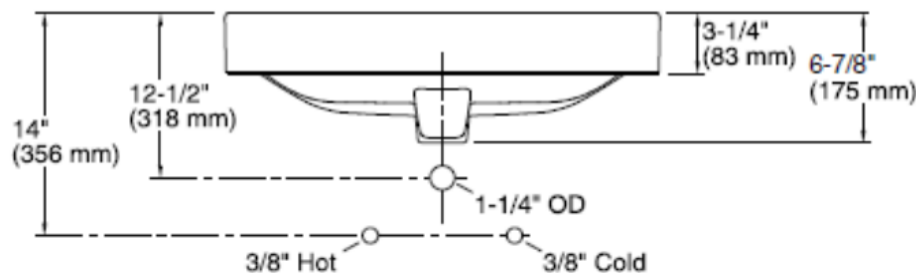

Brand : KOHLER  
 Name : FOREFRONT Rectangular vessel lavatory  
 Item Code : K5373T-0  
 Designer :  
 Color / Finish: White  
 Dimensions : 575 x 410 x 82 mm

**Product info:**

- Rectangular Vessel Lavatory
- With Overflow
- Vitreous China
- No faucet hole