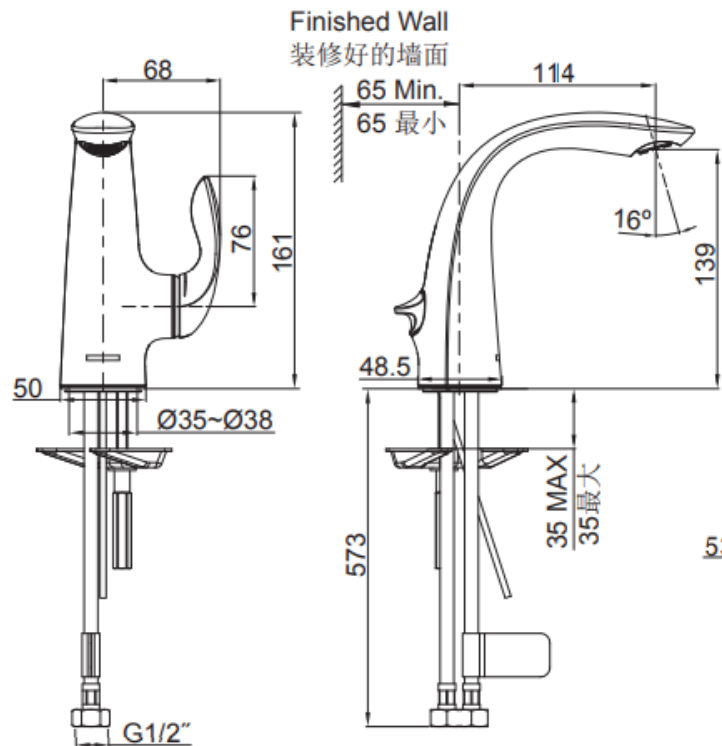

Brand : KOHLER
 Name : Refinia Single Hole Lavatory Faucet
 Item Code : K-5313T-4-CP

Designer :

Color / Finish: Polished Chrome
 Dimensions : 161 x 114 x 68 mm

Product info:

- Single Hole Lavatory Faucet

Flushing of pipe must be done before fittings are installed. Failure to do so voids the warranty.