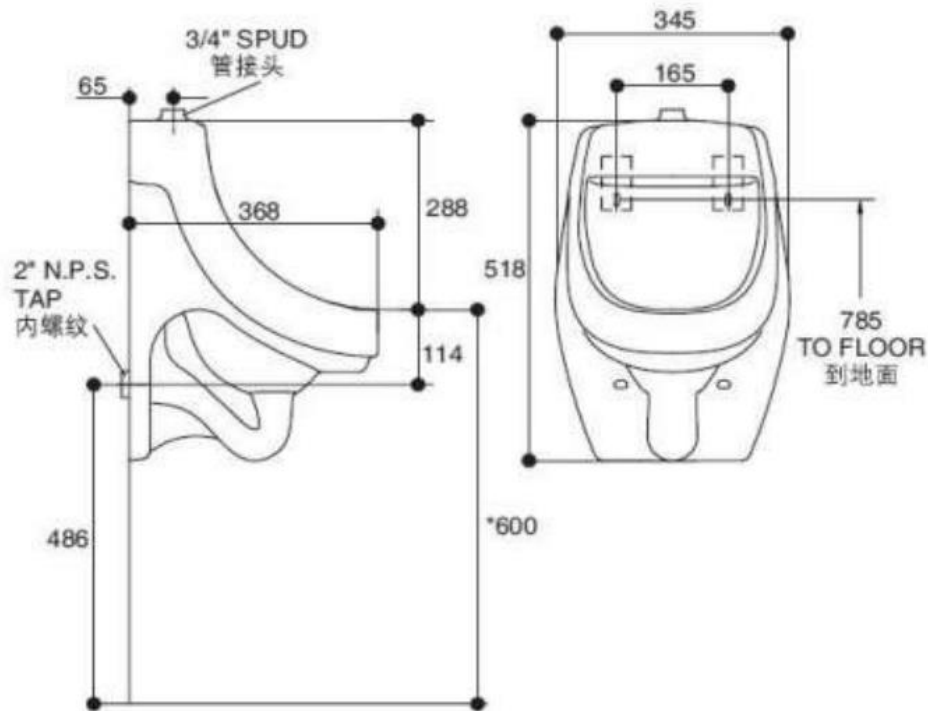

Brand : KOHLER
 Name : DEXTER URINAL
 Item Code : K5016-YET-0
 Designer :
 Color / Finish: White
 Dimensions : Overall (L x W x H in cm)
 37.2 x 34.3 x 51.5 cm

Product info:

- Urinal
- Optimized trap way design ensures extraordinary flushing
- 0.5L / 1L / 3L preset table water consumption