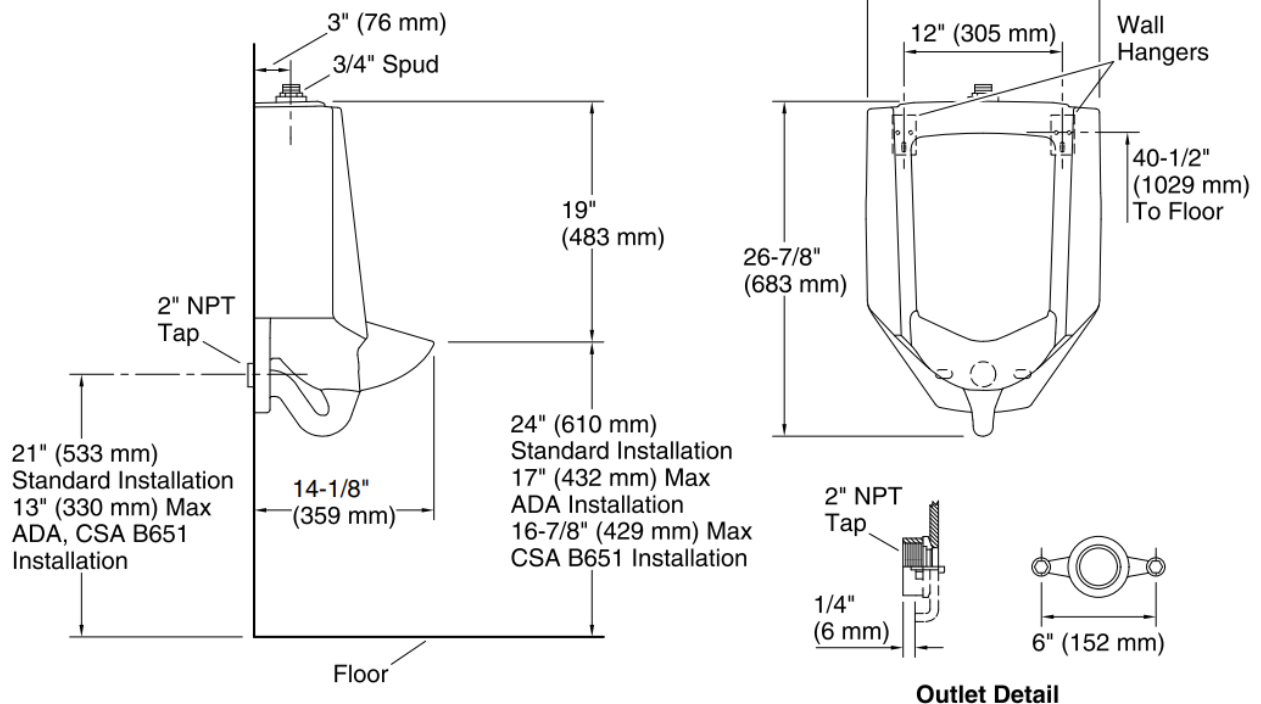

Brand : KOHLER
 Name : BARDON High Efficiency urinal
 Item Code : K4991-ET-7

Designer :

Color / Finish: Matt Black
 Dimensions : 457 x 305 x 683mm

Product info:

- Washout urinal.
- 3/4" top spud.
- 0.125 gpf (0.47 lpf) to 1.0 gpf (3.8 lpf).
- 14" (356 mm) extended rim.