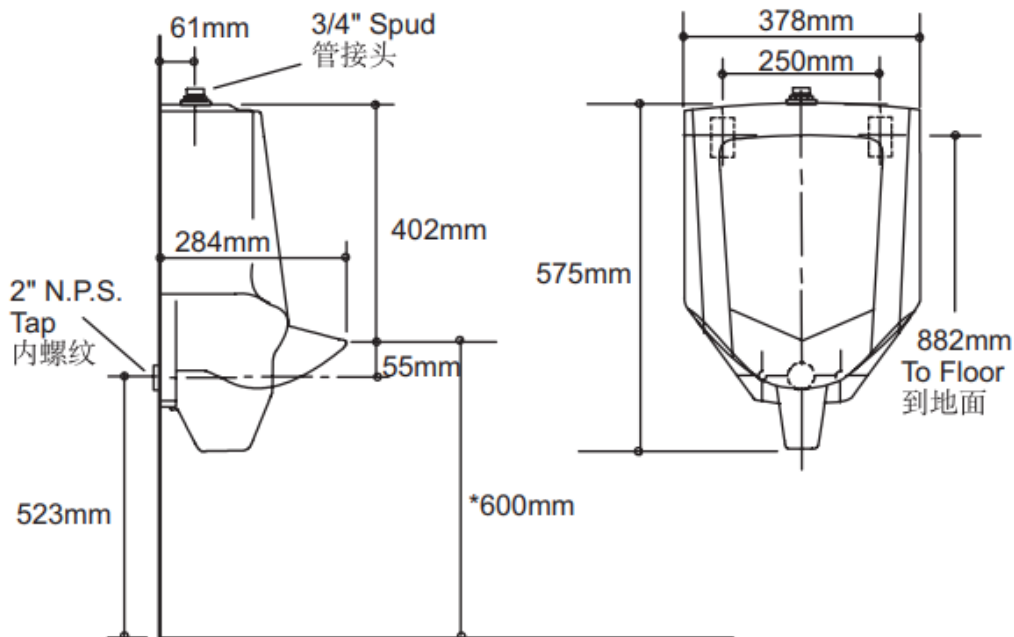

Brand : KOHLER  
Name : MINI BARDON Top spud urinal  
Item Code : K4978T-ET-0

Designer :

Color / Finish: White  
Dimensions : 284 x 378 x 575mm

Product info:

- Top spud urinal
- Less than 3L per flush

Flushing of pipe must be done before fittings are installed. Failure to do so voids the warranty.