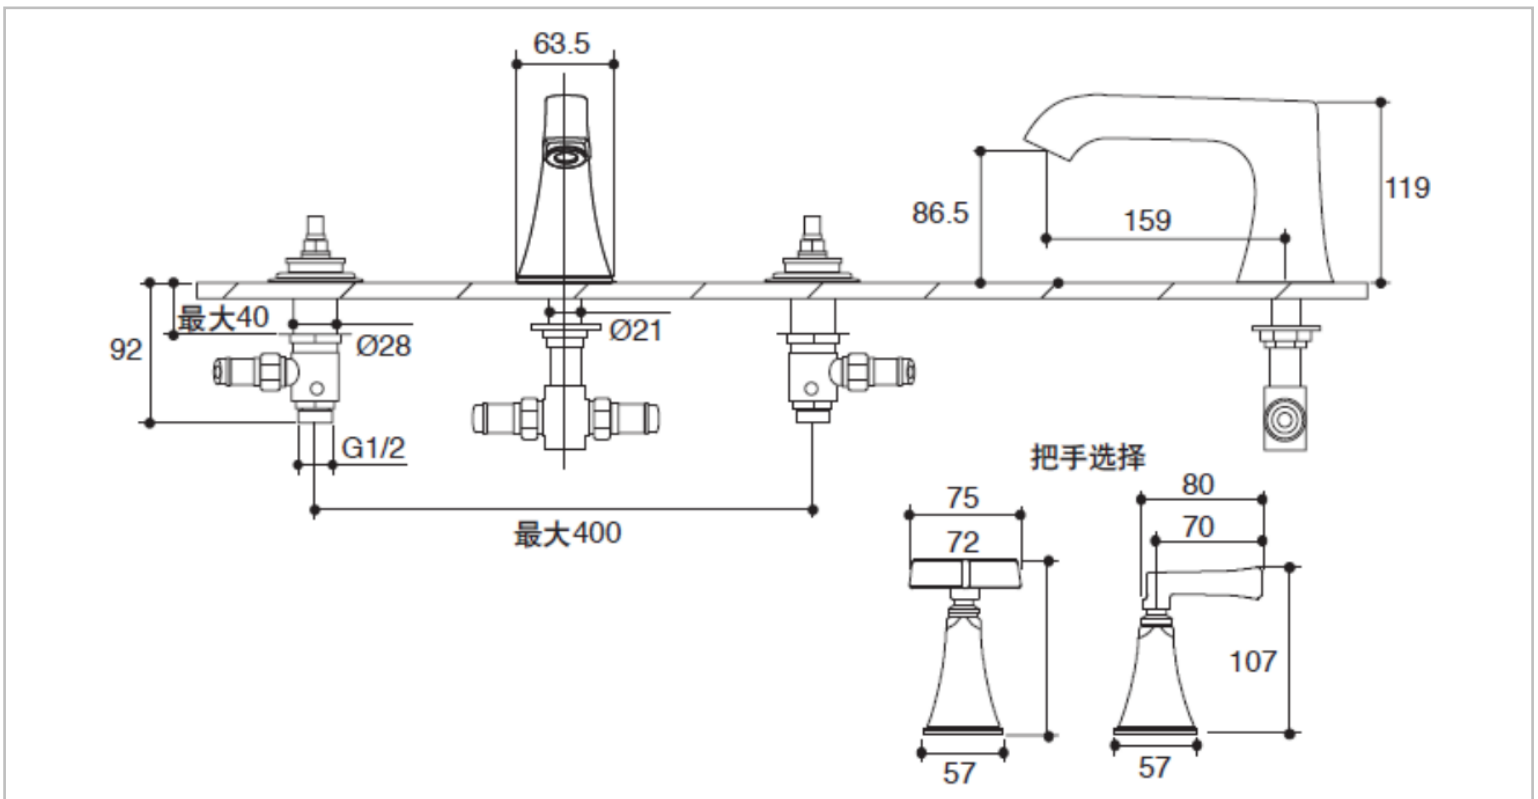

Brand : KOHLER
 Name : Memoirs deck-mounted tub faucet
 Item Code : K469T-4V-AF

Designer :

Color / Finish: French Gold
 Dimensions : 159 mm Reach
 86.5 mm Height

Product info:

- Deck-Mounted Tub Faucet
- Deco handles
- Includes Spout, handles, valve