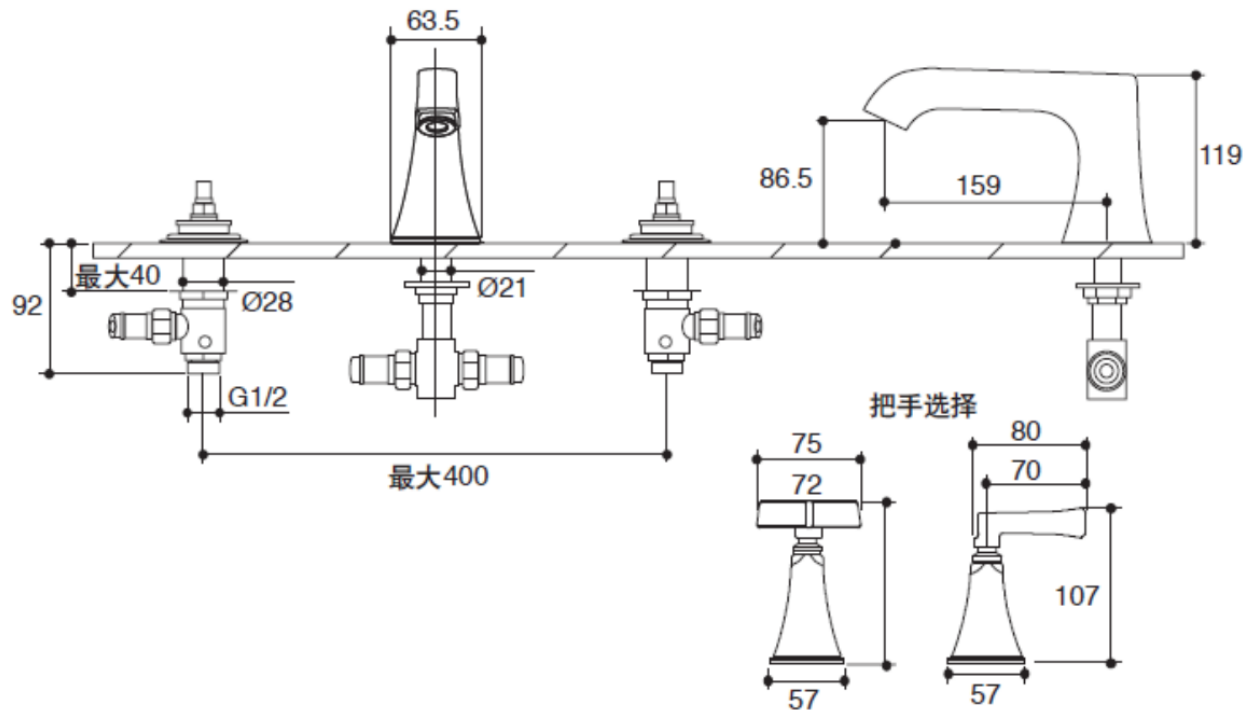

Brand : KOHLER
 Name : Memoirs deck-mounted tub faucet
 (cross)
 Item Code : K-469T-3S-RGD
 Designer :
 Color / Finish: Rose Gold
 Dimensions : 159 mm Reach
 86.5 mm Height

Product info:

- Deck Mounted tub Faucet
- Cross Handles
- Includes Spout, handles, valve