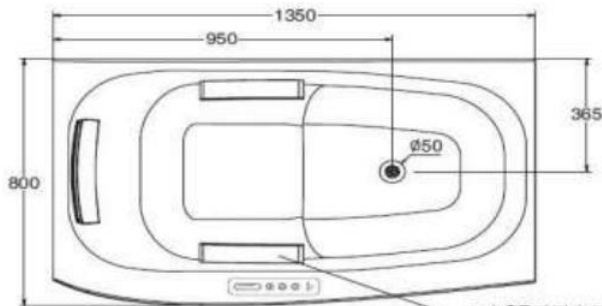

Brand : KOHLER
 Name : COMFORTABLE, Bathtub
 Item Code : K45601T-GR58-0

Designer :

Color / Finish: White
 Dimensions : 1700 x 800 x 640 mm

Product info:

- Sloping backrest provides comfort
- Soft adjustable bath pillow
- Pliable grip rails eliminate sharp edges and potential risks of injuries
- Optional grip rail can be purchased separately for 45600T-GGR58-0

UNIT: mm
 单位: 毫米

只有GR系列产品才有此扶手
 Only for GR SKU
 操作面板检修门
 450(宽) × 400(高)
 Customer Interface Access Panel
 450(W) × 400(H)

Flushing of pipe must be done before fittings are installed. Failure to do so voids the warranty.