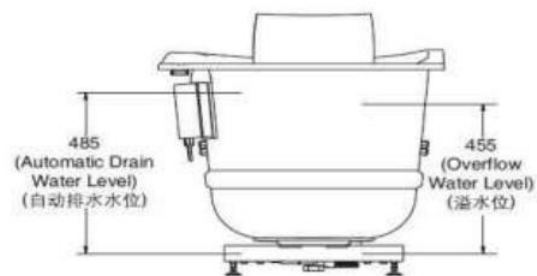

Brand : KOHLER
 Name : COMFORTABLE, Bathtub
 Item Code : K45601T-GR58-0

Designer :

Color / Finish: White
 Dimensions : 1700 x 800 x 640 mm

Product info:

- Sloping backrest provides comfort
- Soft adjustable bath pillow
- Pliable grip rails eliminate sharp edges and potential risks of injuries
- Optional grip rail can be purchased separately for 45600T-GGR58-0

UNIT: mm
 单位: 毫米

只有GR系列产品才有此扶手
 Only for GR SKU
 操作面板检修门
 450(宽) × 400(高)
 Customer Interface Access Panel
 450(W) × 400(H)

Flushing of pipe must be done before fittings are installed. Failure to do so voids the warranty.