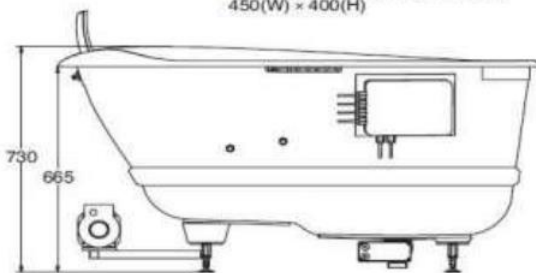

Brand : KOHLER
 Name : COMFORTABLE, Bathtub
 Item Code : K45601T-GR58-0

Designer :

Color / Finish: White
 Dimensions : 1700 x 800 x 640 mm

Product info:

- Sloping backrest provides comfort
- Soft adjustable bath pillow
- Pliable grip rails eliminate sharp edges and potential risks of injuries
- Optional grip rail can be purchased separately for 45600T-GGR58-0

UNIT: mm
 单位: 毫米

只有GR系列产品才有此扶手
 Only for GR SKU
 操作面板检修门
 450(宽) × 400(高)
 Customer Interface Access Panel
 450(W) × 400(H)

Flushing of pipe must be done before fittings are installed. Failure to do so voids the warranty.