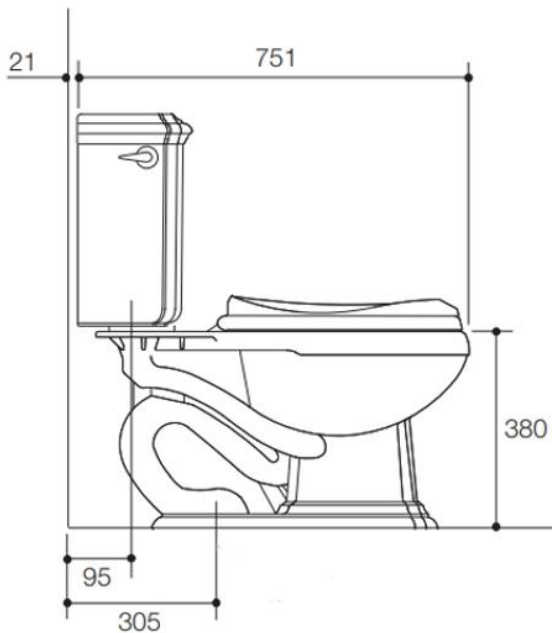

Brand : KOHLER
Name : PORTRAIT 2-Piece elongated toilet with French Curve quiet close seat 6L
Item Code : K4217T-0
Designer :
Color / Finish: White
Dimensions : 751 x 520 x 838 mm

Product info:

- PORTRAIT 2-Piece elongated toilet
- French Curve quiet close seat