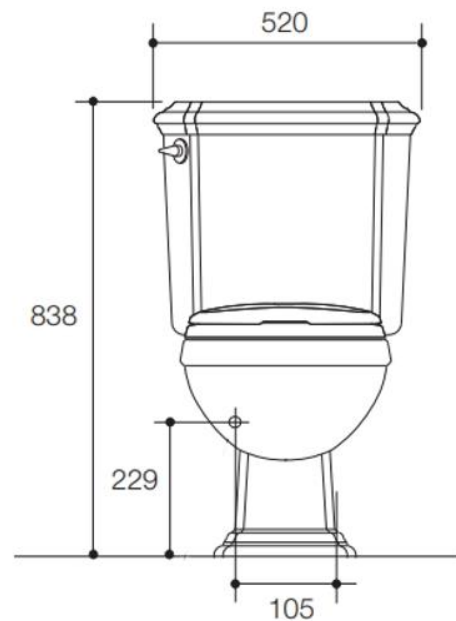

Brand : KOHLER
Name : PORTRAIT 2-Piece elongated toilet with French Curve quiet close seat 6L
Item Code : K4217T-0
Designer :
Color / Finish: White
Dimensions : 751 x 520 x 838 mm

Product info:

- PORTRAIT 2-Piece elongated toilet
- French Curve quiet close seat