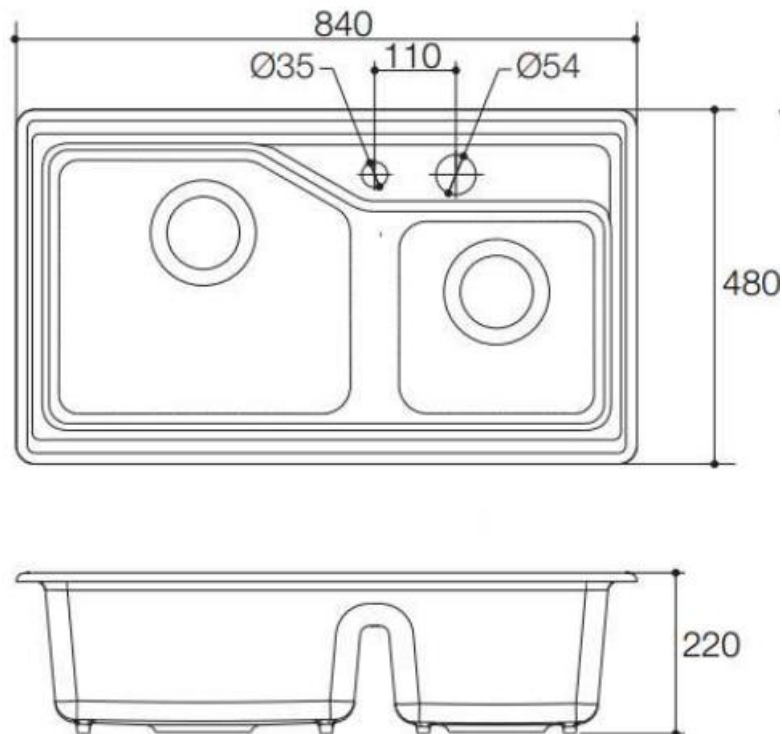

Brand : KOHLER  
Name : INDIO Smart Divide Large/Small self rimming kitchen sink  
Item Code : K3885T-1S-0  
Designer :  
Color / Finish: White  
Dimensions : Overall (L x W x H in cm)  
84 x 48 x 22cm

**Product info:**

- Smart Divide Large/Small self rimming kitchen sink
- Material: Cast iron
- Installation: Self-rimming
- Strainer and s-trap are included
- 1 tap hole

Flushing of pipe must be done before fittings are installed. Failure to do so voids the warranty.