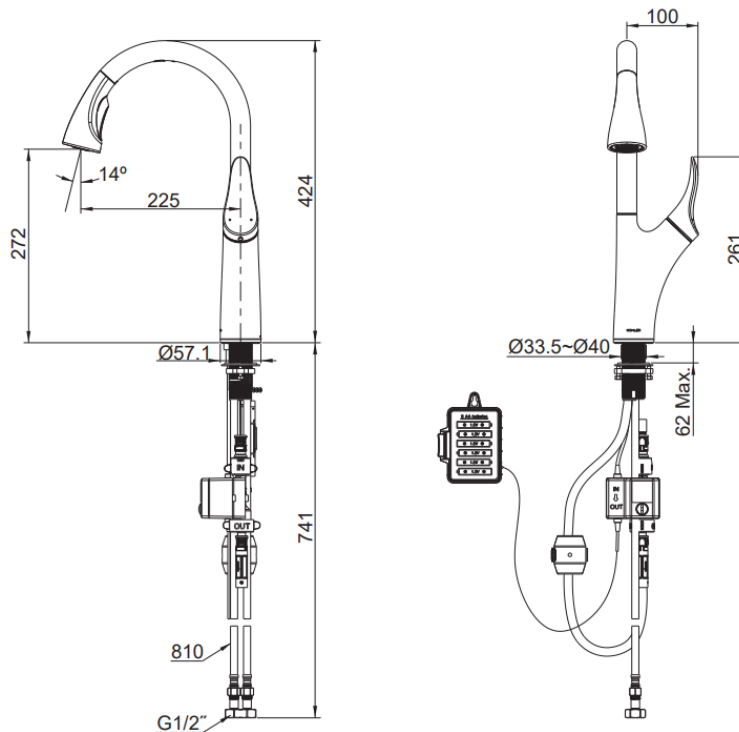

Brand : KOHLER
 Name : CONTRA Touchless Sink faucet with pull down spray head
 Item Code : K32323T-4-CP
 Designer :
 Color / Finish: Polished Chrome
 Dimensions : 100 x 225 x 424 mm

Product info:

- Touchless Sink faucet
- With pull down spray head
- Multi-function Spray allows you to switch from soft Aerate stream to forceful Sweep® spray.
- Response® technology uses a state-of-the-art motion sensor for reliable touchless activation
- High-arch spout offers vertical clearance for tall cookware and pitchers.