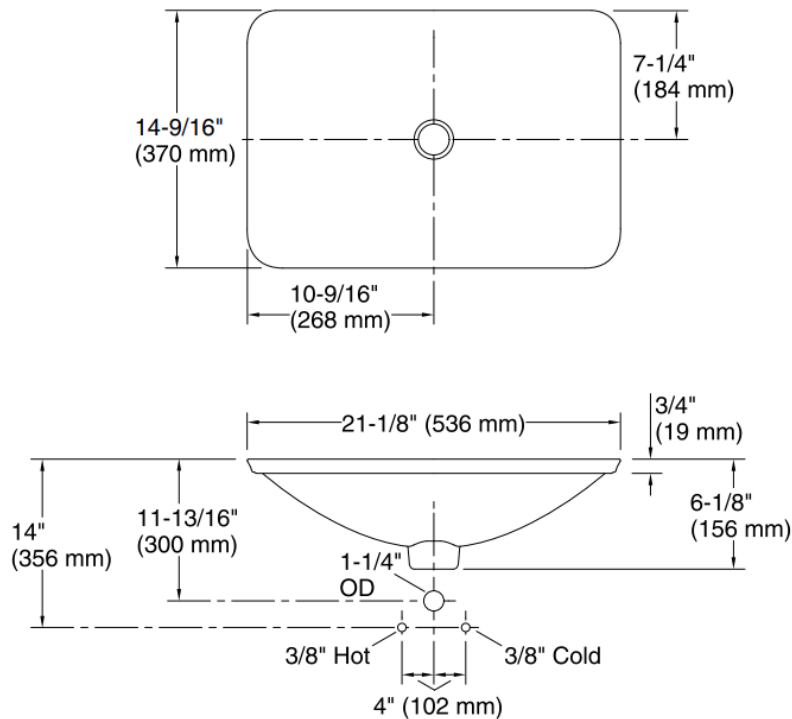

Brand : KOHLER  
 Name : DUTCHMASTER MIDNIGHT FLORAL CARILLON® RECTANGLE WADING POOL vessel type lavatory  
 Item Code : K30334-DM2-0  
 Designer :  
 Color / Finish: Midnight  
 Dimensions : 536 x 370 mm

**Product info:**

- Vessel Lavatory
- Material: Vitreous China
- Installation: Self-rimming
- No faucet hole
- With overflow drain

**Standard Installation**

Flushing of pipe must be done before fittings are installed. Failure to do so voids the warranty.  
 Follow cleaning instructions and avoid using any harmful chemicals.  
 All information is for reference only. Installation shall always be based on the specs provided with actual delivered items.  
 For more info, visit [www.sanitecph.com](http://www.sanitecph.com)