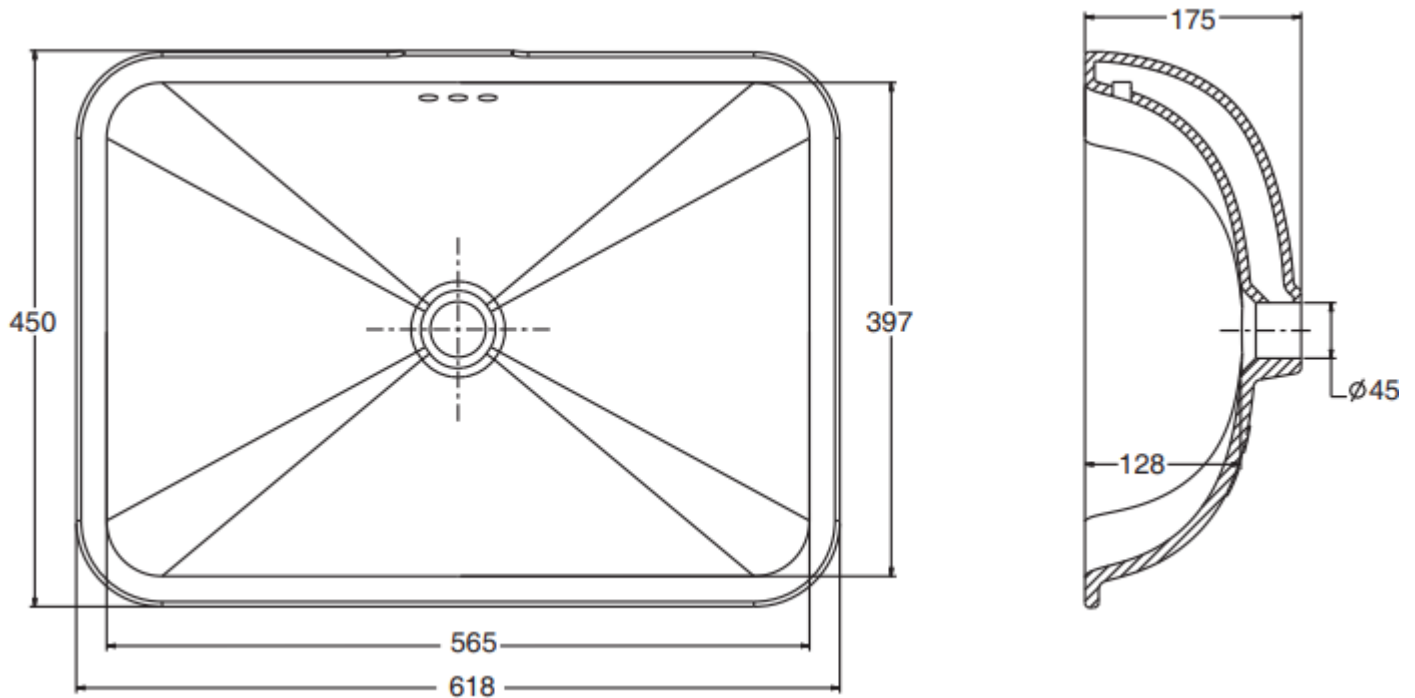

Brand : KOHLER  
Name : FOREFRONT Under Counter lavatory  
Item Code : K28730T-RGD  
Designer :  
Color / Finish: Rose Gold  
Dimensions : 618 x 450 x 175 mm

**Product info:**

- Undercounter lavatory
- Brass construction
- Finishes resist corrosion and tarnishing